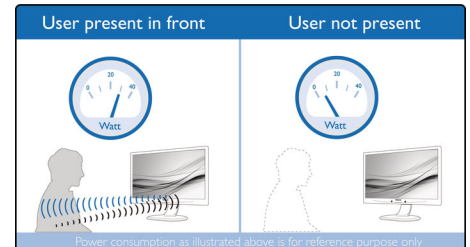

PowerSensor

PowerSensor is a built-in 'people sensor' that transmits and receives harmless infrared signals to determine if the user is present and then automatically reduces monitor brightness when then user steps away from the desk, cutting energy costs by up to 80 percent and prolonging monitor life