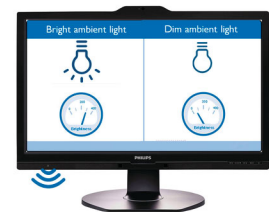

LightSensor

LightSensor uses a smart sensor to adjust the picture brightness depending on the light conditions in the room for the perfect picture with minimal power usage.