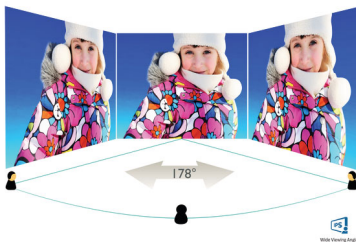

IPS technology

IPS displays use advanced technology that gives you extra-wide viewing angles of 178/178

degrees, making it possible to view the display from almost any angle — even in 90-degree Pivot mode! Unlike standard TN panels, IPS displays gives you remarkably crisp images with vivid colours, making it ideal not only for Photos, films and web browsing, but also for professional applications that demand colour accuracy and consistent brightness at all times.