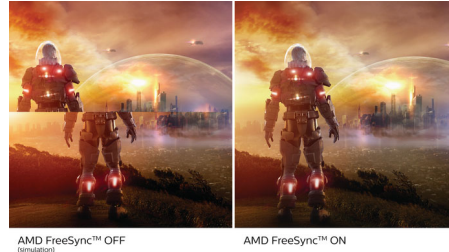

Ultra-smooth gaming

Gaming shouldn't be a choice between choppy gameplay or broken frames. With the new Philips monitor it doesn't have to be. Get fluid, artefact-free performance at virtually any frame rate with AMD FreeSync™ technology, smooth, quick refresh and ultra-fast response time.