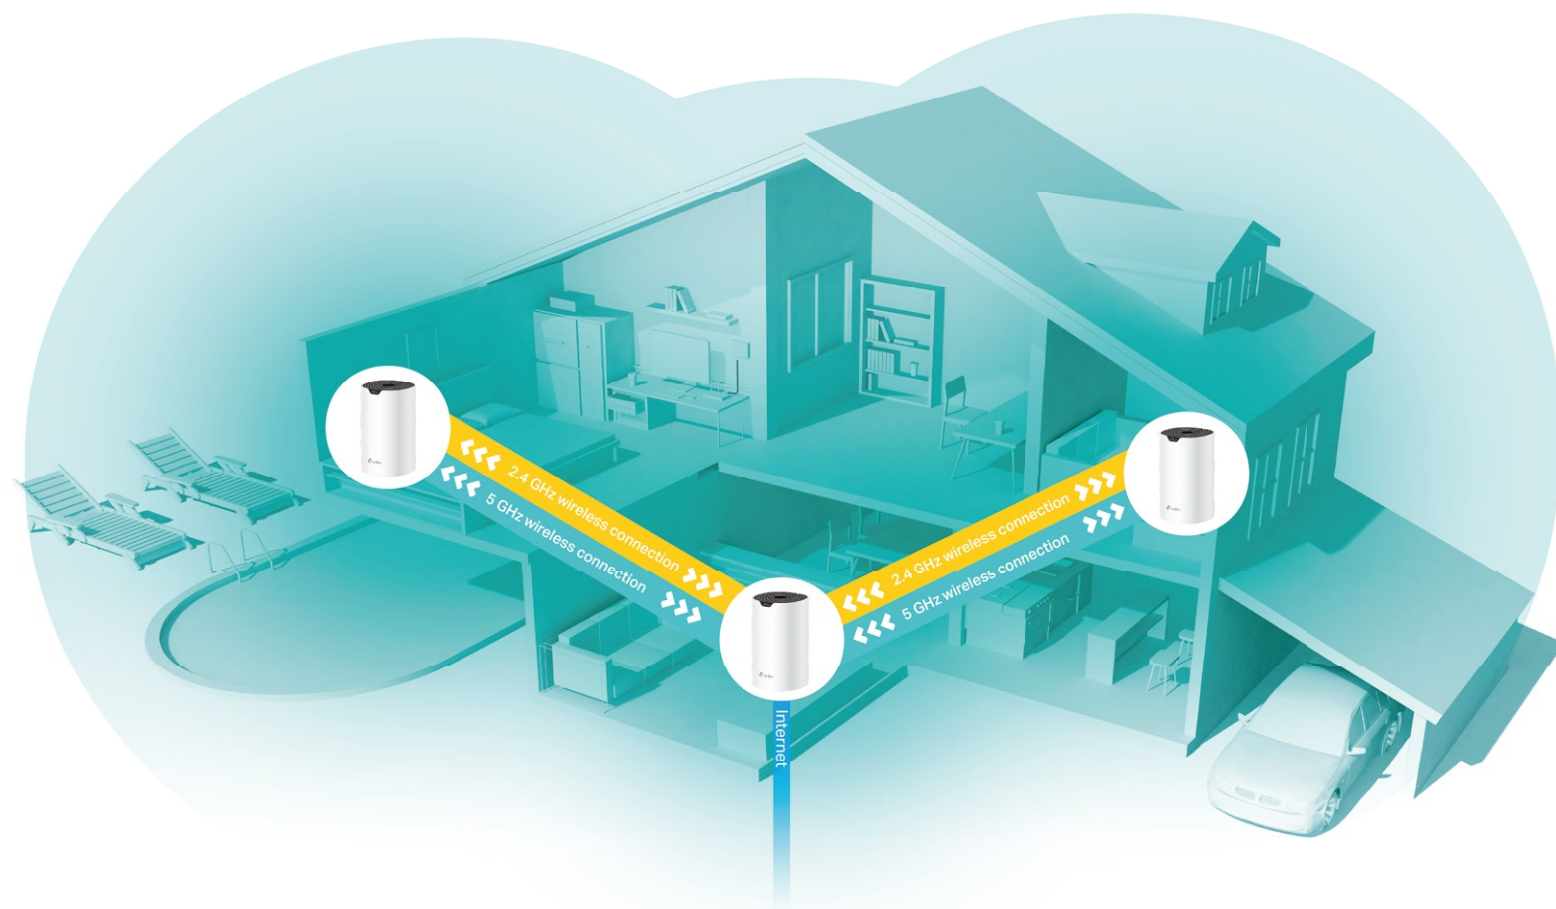

deco™

Whole Home Mesh Wi-Fi System  
Seamless Roaming | Parental Controls | Easy Setup

# AC1200 Whole Home Mesh Wi-Fi System

Deco S4

tp-link

## Fast. Stable. Everywhere.

Deco is the simplest way to guarantee a strong Wi-Fi signal in every corner of your home. Enjoy fast, stable connections for an army of devices in a whole-home coverage. Setup is made easier with the Deco app there to walk you through every step.