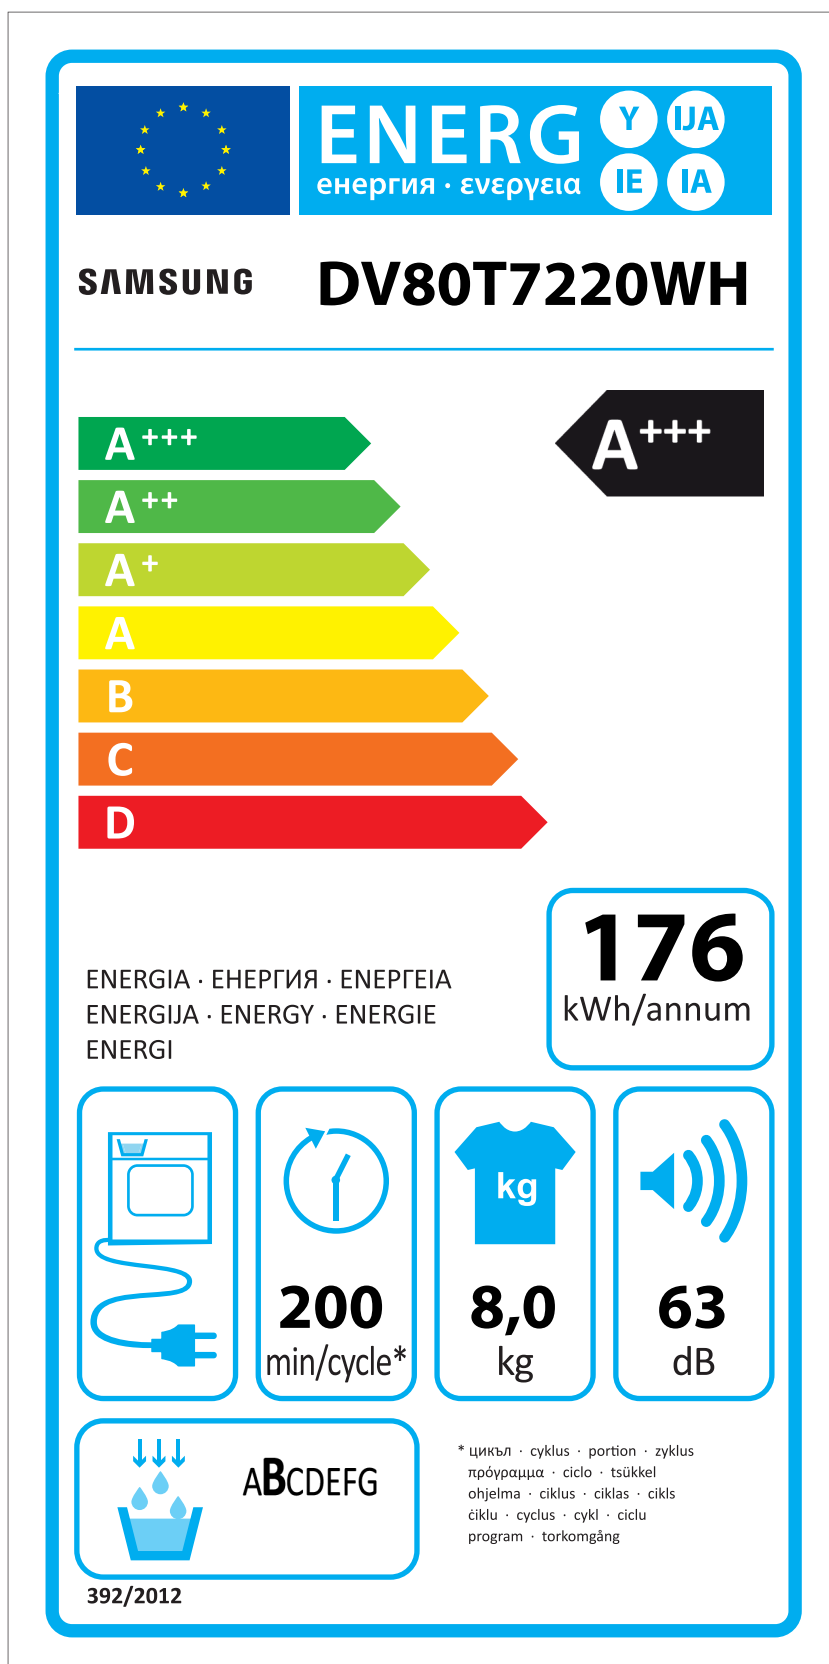

ERP LABEL ENERGY (DRYER CONDENSER TYPE)

CODE : DC68-03225C
Size : 110 x 220 (mm)
Material : ART