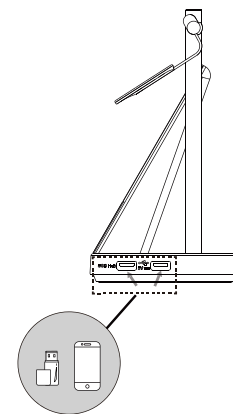

Audio (Headset)

- Microphone type: dual microphone

- Microphone sensitivity: -44.0+/-3 dBV
- Microphone frequency range: 100 Hz-10 kHz
- Speaker size: Φ 28
- Speaker sensitivity: 92.5+/-3 dB, 0.179 V
- Speaker impedance: 32+/-4.8 Ω
- Speaker max output power: 10 mW
- Speaker frequency range: 20 Hz-10 kHz
- Speaker bandwidth - talk mode: wideband
- Speaker bandwidth - music mode: super wide-band (Pending)

Audio (Base)

- Microphone type: ECM Omnidirectional microphone
- Microphone sensitivity: -38.0+/-2 dBV
- Microphone frequency range: 70 Hz-20 kHz
- Speaker size: 40mm*20.8mm
- Speaker sensitivity: 97+/-3 dB
- Speaker impedance: 4 Ω +/-15%
- Speaker max output power: 4 W
- Speaker frequency range: 160 Hz-20 kHz

Easy Call Management

- Answer/End/Reject a call
- Volume up/down
- Microphone mute
- Move the microphone boom arm up to mute, or down to unmute

Package Features

- Package contents:
  - WHB660 Base
  - WHM621 Headset or WHD622 Headset
  - Power Adapter
  - 2* 1m USB 3.0 Cable
  - Quick Start Guide
- Optional accessories:
  - Busylight BLT60
  - Wireless Charger
  - Bluetooth Dongle BT50
- WH66 Mono: Base: 398g, Headset: 80g
- WH66 Dual: Base: 398g, Headset: 127g
- N.W/CTN:
  - WH66 Mono: 10.46 kg; WH66 Dual: 10.96 kg
- Giftbox size: 255mm*204mm*135mm
- Carton Meas: 698mm*421mm*265mm

Compliance

Connection