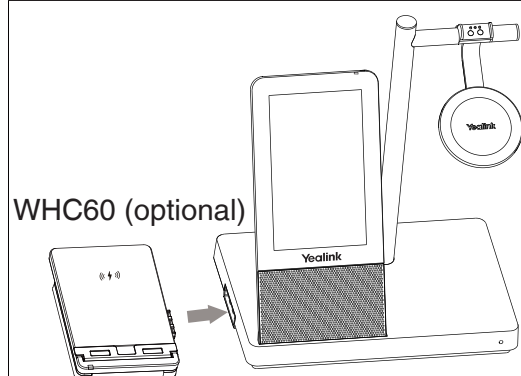

Audio (Headset)

- Microphone type: dual microphone

- Microphone sensitivity: -44.0+/-3 dBV
- Microphone frequency range: 100 Hz-10 kHz
- Speaker size: Φ 28
- Speaker sensitivity: 92.5+/-3 dB, 0.179 V
- Speaker impedance: 32+/-4.8 Ω
- Speaker max output power: 10 mW
- Speaker frequency range: 20 Hz-10 kHz
- Speaker bandwidth - talk mode: wideband
- Speaker bandwidth - music mode: super wide-band (Pending)

Audio (Base)

- Microphone type: ECM Omnidirectional microphone
- Microphone sensitivity: -38.0+/-2 dBV
- Microphone frequency range: 70 Hz-20 kHz
- Speaker size: 40mm*20.8mm
- Speaker sensitivity: 97+/-3 dB
- Speaker impedance: 4 Ω +/-15%
- Speaker max output power: 4 W
- Speaker frequency range: 160 Hz-20 kHz

Easy Call Management

- Answer/End/Reject a call
- Volume up/down
- Microphone mute
- Move the microphone boom arm up to mute, or down to unmute

Package Features

- Package contents:
  - WHB660 Base
  - WHM621 Headset or WHD622 Headset
  - Power Adapter
  - 2* 1m USB 3.0 Cable
  - Quick Start Guide
- Optional accessories:
  - Busylight BLT60
  - Wireless Charger
  - Bluetooth Dongle BT50
- WH66 Mono: Base: 398g, Headset: 80g
- WH66 Dual: Base: 398g, Headset: 127g
- N.W/CTN:
  - WH66 Mono: 10.46 kg; WH66 Dual: 10.96 kg
- Giftbox size: 255mm*204mm*135mm
- Carton Meas: 698mm*421mm*265mm

Compliance

Connection