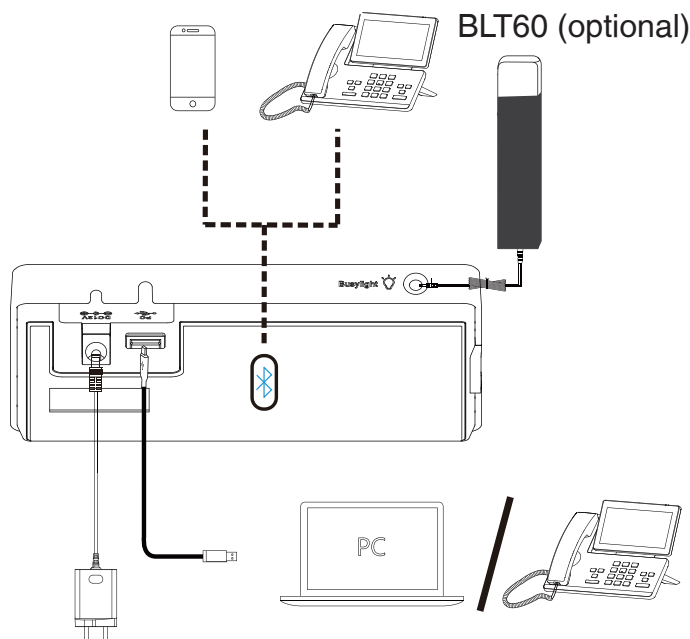

Audio (Headset)

- Microphone type: dual microphone

- Microphone sensitivity: -44.0+/-3 dBV
- Microphone frequency range: 100 Hz-10 kHz
- Speaker size: Φ 28
- Speaker sensitivity: 92.5+/-3 dB, 0.179 V
- Speaker impedance: 32+/-4.8 Ω
- Speaker max output power: 10 mW
- Speaker frequency range: 20 Hz-10 kHz
- Speaker bandwidth - talk mode: wideband
- Speaker bandwidth - music mode: super wide-band (Pending)

Audio (Base)

- Microphone type: ECM Omnidirectional microphone
- Microphone sensitivity: -38.0+/-2 dBV
- Microphone frequency range: 70 Hz-20 kHz
- Speaker size: 40mm*20.8mm
- Speaker sensitivity: 97+/-3 dB
- Speaker impedance: 4 Ω +/-15%
- Speaker max output power: 4 W
- Speaker frequency range: 160 Hz-20 kHz

Easy Call Management

- Answer/End/Reject a call
- Volume up/down
- Microphone mute
- Move the microphone boom arm up to mute, or down to unmute

Package Features

- Package contents:
  - WHB660 Base
  - WHM621 Headset or WHD622 Headset
  - Power Adapter
  - 2* 1m USB 3.0 Cable
  - Quick Start Guide
- Optional accessories:
  - Busylight BLT60
  - Wireless Charger
  - Bluetooth Dongle BT50
- WH66 Mono: Base: 398g, Headset: 80g
- WH66 Dual: Base: 398g, Headset: 127g
- N.W/CTN:
  - WH66 Mono: 10.46 kg; WH66 Dual: 10.96 kg
- Giftbox size: 255mm*204mm*135mm
- Carton Meas: 698mm*421mm*265mm

Compliance

Connection