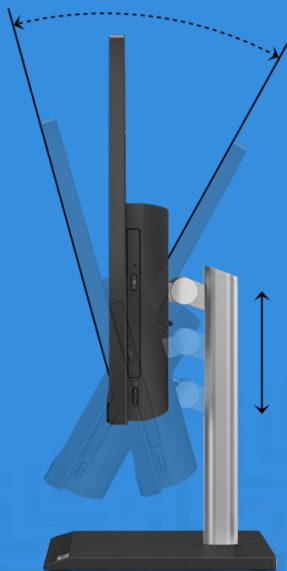

Stylish, space-saving and packed with productivity features, Lenovo V Series All-in-Ones include rotating webcams, adjustable stands and non-reflective screens.

Lenovo V50a 24IMB

Smarter
technology
for all

Lenovo

Businesses looking to modernize their desktop fleet can opt for this sleek and stylish all-in-one PC. The 23.8" FHD anti-glare display with 92% screen-to-body ratio and low blue light output allows content creators, admin teams and other users to work long hours without strain. It comes with a super slim wedge-shaped stand for better stability and a cleaner look. The screen can be rotated 90° and tilted up by up to 30° to ensure the perfect angle for comfortable use.