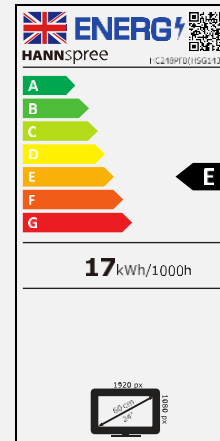

HC 248 PFB

60,45 cm / 23.8" Diagonal
LED Backlight – Format 16:9

- 23.8" 16:9 LED Backlight Monitor
- 1920 x 1080 Full HD 1080p Resolution
- 178° / 178° Ultra Wide Viewing Angle
- Triple Inputs: Display Port + HDMI + VGA
- Built-In Stereo Speakers
- Frameless Design and Thin Profile
- Tilt and Wall-Mountable (VESA)
- Low Power Consumption
- Multi-Video Modes
- Low Blue Light Mode
- Flicker Free

60,45 cm / 23.8"

Part. No.: HC 248 PFB

SIZE, RESOLUTION

23.8"
16:9 Aspect Ratio

Full HD
1920 x 1080

CONNECTIVITY, SPEAKER

VGA
HDMI
DP

Built-In
Stereo Speaker

Display Size	60,45cm / 23.8" Diagonal
Panel Type	TFT – LED Backlight VA Panel (*)
Aspect Ratio	16:9
Resolution (H x V)	1920 x 1080 Full HD
Brightness	250cd/m ²
Contrast (Typ.)	3.000:1 (Typical)
Contrast (Active)	10.000.000:1 (Active)
Viewing Angle L/R; U/D	178° H – 178° V (CR >10)
Response Time	5 msec (OD)
Pixel Pitch	0,2745 (H) x 0,2745 (V) mm
Panel Surface	Anti-Glare, Haze level 3%; Hardness Coating 3H
Display Colors	16.7M Colors
Horizontal Frequency	30 ~ 83 kHz
Vertical Frequency	56 ~ 75 Hz
Max Display Frequency	1920 x 1080 @ 60Hz
Input 1	D-Sub (VGA)
Input 2	HDMI 1.4
Input 3 & 4	Display Port 1.2; Audio In
Buil-in Speakers	Yes, 2W x 2
Power Consumption	On: 16,5W; Stand-by: 0,4W; Off: 0,2W
Power Range	External PSU DC: 12V – 3A AC 100 ~ 240 Volt; 50 ~ 65 Hz
Product Dimensions	541 x 39 x 406 mm without stand (W x D x H)
Packing Dimensions	590 x 110 x 395 mm (W x D x H)
Net / Gross Weight	3,27 Kg / 4,16 Kg (±0,3 Kg)

VESA Mounting	75 x 75 mm
Monitor Stand	Fixed Stand
Tilt / Kensington Lock	-5° ~ 15° (±2°) / Yes
Pivot / Swivel	- / -
Controls	MENU / LEFT / RIGHT / EXIT / POWER
Color	9300, 6500, 5500, User Modes
Preset Mode	PC, Movie, Game, ECO Modes
On Screen Display	7 OSD Languages
Other Features	Flicker Free / Low Blue Light Mode
Accessory	External Power Supply (1,5m); HDMI Cable (1,5m); Warranty Card; Quick Start Guide