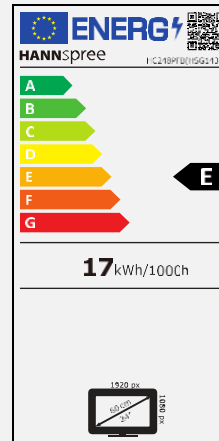

HC 248 PFB

60,45 cm / 23.8" Diagonal
LED Backlight – Format 16:9

- 23.8" 16:9 LED Backlight Monitor
- 1920 x 1080 Full HD 1080p Resolution
- 178° / 178° Ultra Wide Viewing Angle
- Triple Inputs: Display Port + HDMI + VGA
- Built-In Stereo Speakers
- Frameless Design and Thin Profile
- Tilt and Wall-Mountable (VESA)
- Low Power Consumption
- Multi-Video Modes
- Low Blue Light Mode
- Flicker Free

60,45 cm / 23.8"

Part. No.: HC 248 PFB

SIZE, RESOLUTION

23.8"
16:9 Aspect Ratio

Full HD
1920 x 1080

CONNECTIVITY, SPEAKER

VGA
HDMI
DP

Built-In
Stereo Speaker

Display Size	60,45cm / 23.8" Diagonal
Panel Type	TFT – LED Backlight VA Panel (*)
Aspect Ratio	16:9
Resolution (H x V)	1920 x 1080 Full HD
Brightness	250cd/m ²
Contrast (Typ.)	3.000:1 (Typical)
Contrast (Active)	10.000.000:1 (Active)
Viewing Angle L/R; U/D	178° H – 178° V (CR >10)
Response Time	5 msec (OD)
Pixel Pitch	0,2745 (H) x 0,2745 (V) mm
Panel Surface	Anti-Glare, Haze level 3%; Hardness Coating 3H
Display Colors	16.7M Colors
Horizontal Frequency	30 ~ 83 kHz
Vertical Frequency	56 ~ 75 Hz
Max Display Frequency	1920 x 1080 @ 60Hz
Input 1	D-Sub (VGA)
Input 2	HDMI 1.4
Input 3 & 4	Display Port 1.2; Audio In
Buil-in Speakers	Yes, 2W x 2
Power Consumption	On: 16,5W; Stand-by: 0,4W; Off: 0,2W
Power Range	External PSU DC: 12V – 3A AC 100 ~ 240 Volt; 50 ~ 65 Hz
Product Dimensions	541 x 39 x 406 mm without stand (W x D x H)
Packing Dimensions	590 x 110 x 395 mm (W x D x H)
Net / Gross Weight	3,27 Kg / 4,16 Kg (±0,3 Kg)

VESA Mounting	75 x 75 mm
Monitor Stand	Fixed Stand
Tilt / Kensington Lock	-5° ~ 15° (±2°) / Yes
Pivot / Swivel	- / -
Controls	MENU / LEFT / RIGHT / EXIT / POWER
Color	9300, 6500, 5500, User Modes
Preset Mode	PC, Movie, Game, ECO Modes
On Screen Display	7 OSD Languages
Other Features	Flicker Free / Low Blue Light Mode
Accessory	External Power Supply (1,5m); HDMI Cable (1,5m); Warranty Card; Quick Start Guide