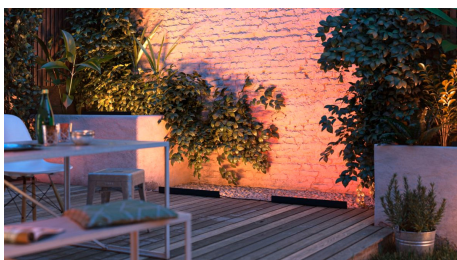

## A wash of colourful light

The built-in metal shield directs light upwards and out, creating an even spread of light across large surfaces – and eliminating harsh glare. The Amarant is best for large walls, fences or hedges that span a large length of your garden.