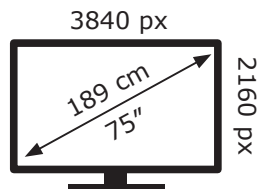

ENERGY

LG Electronics

75NANO793NF

164 kWh/1000h

ABCDEF**G**

188 kWh/1000h

2019/2013