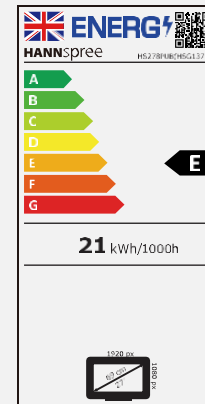

HS 278 PUB

68,6 cm / 27" Diagonal
LED Backlight – Format 16:9

- 27" 16:9 LED Backlight Monitor
- 1920 x 1080 Full HP 1080p Resolution
- 178° / 178° Ultra-Wide Viewing Angle
- Digital Inputs: Display Port + HDMI
- Picture In Picture / Picture by Picture
- USB 3.0 HUB, 1 up - 4 down
- Built-In Stereo Speakers
- Tilt and Wall-Mountable (VESA)
- Low Power Consumption
- Multi-Video Modes
- Low Blue Light Mode
- Flicker Free

Display Size	68,6cm / 27" Diagonal
Panel Type	TFT – LED Backlight, ADS Panel (*)
Aspect Ratio	16:9
Resolution (H x V)	1920 x 1080
Brightness	350cd/m ²
Contrast (Typ.)	1.000:1 (Typical)
Contrast (Active)	80.000.000:1 (Active)
Viewing Angle L/R; U/D	178° H – 178° V (CR >10)
Response Time	4 msec (with OD)
Pixel Pitch	0.311 (H) x 0.311 (V) mm
Panel Surface	Anti-Glare, Haze-level 25%; 3H Hardness Coating
Display Colors	16.7M Colors
Horizontal Frequency	30 ~ 83 kHz
Vertical Frequency	56 ~ 75 Hz
Max Display Frequency	1920 x 1080 @ 60Hz
Input 1	HDMI 1.4
Input 2	DP 1.2
Input 3	-
Buil-in Speakers	Yes, 2W x 2; Audio Out Earphone Jack
Power Consumption	On: 13,38W; Stand-by: 0,24W; Off: 0,22W (Energy Consumption related to EPA Energy Star Version 8.0)
AC Power Range	AC 100 ~ 240 Volt; 50 ~ 65 Hz
Product Dimensions	613 x 226 x 453 mm (W x D x H)
Packing Dimensions	677 x 115 x 537 mm (W x D x H)
Net / Gross Weight	4,96 Kg / 6,11 Kg (±0.3KG)
Bezel & Color Plan	Black texture: front bezel, back cover, arm, base

VESA Mounting	100 x 100 mm
Monitor Stand	Normal Stand
Tilt / Kensington Lock	-5° ~ 20° / Yes
Pivot / Swivel	- / -
Controls	Menu, (-), (+), AUTO, Power
Color	9300K, 6500K, 5500K, User Modes
Preset Mode	PC, Movie, Game, ECO Modes
On Screen Display	11 OSD Languages
Accessory	Power Cable (1,5m); HDMI Cable (1,5m); Warranty Card; Quick Start Guide
Other Features	Picture In Picture / Picture by Picture Low Blue Light Mode / Flicker Free
Built-in USB Hub	USB 3.0: 1 upstream, 4 downstream **