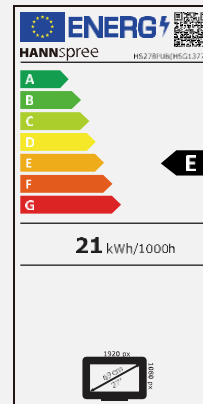

HS 278 PUB

68,6 cm / 27" Diagonal
LED Backlight – Format 16:9

- 27" 16:9 LED Backlight Monitor
- 1920 x 1080 Full HP 1080p Resolution
- 178° / 178° Ultra-Wide Viewing Angle
- Digital Inputs: Display Port + HDMI
- Picture In Picture / Picture by Picture
- USB 3.0 HUB, 1 up - 4 down
- Built-In Stereo Speakers
- Tilt and Wall-Mountable (VESA)
- Low Power Consumption
- Multi-Video Modes
- Low Blue Light Mode
- Flicker Free

Display Size	68,6cm / 27" Diagonal
Panel Type	TFT – LED Backlight, ADS Panel (*)
Aspect Ratio	16:9
Resolution (H x V)	1920 x 1080
Brightness	350cd/m ²
Contrast (Typ.)	1.000:1 (Typical)
Contrast (Active)	80.000.000:1 (Active)
Viewing Angle L/R; U/D	178° H – 178° V (CR >10)
Response Time	4 msec (with OD)
Pixel Pitch	0.311 (H) x 0.311 (V) mm
Panel Surface	Anti-Glare, Haze-level 25%; 3H Hardness Coating
Display Colors	16.7M Colors
Horizontal Frequency	30 ~ 83 kHz
Vertical Frequency	56 ~ 75 Hz
Max Display Frequency	1920 x 1080 @ 60Hz
Input 1	HDMI 1.4
Input 2	DP 1.2
Input 3	-
Buil-in Speakers	Yes, 2W x 2; Audio Out Earphone Jack
Power Consumption	On: 13,38W; Stand-by: 0,24W; Off: 0,22W (Energy Consumption related to EPA Energy Star Version 8.0)
AC Power Range	AC 100 ~ 240 Volt; 50 ~ 65 Hz
Product Dimensions	613 x 226 x 453 mm (W x D x H)
Packing Dimensions	677 x 115 x 537 mm (W x D x H)
Net / Gross Weight	4,96 Kg / 6,11 Kg (±0.3KG)
Bezel & Color Plan	Black texture: front bezel, back cover, arm, base

VESA Mounting	100 x 100 mm
Monitor Stand	Normal Stand
Tilt / Kensington Lock	-5° ~ 20° / Yes
Pivot / Swivel	- / -
Controls	Menu, (-), (+), AUTO, Power
Color	9300K, 6500K, 5500K, User Modes
Preset Mode	PC, Movie, Game, ECO Modes
On Screen Display	11 OSD Languages
Accessory	Power Cable (1,5m); HDMI Cable (1,5m); Warranty Card; Quick Start Guide
Other Features	Picture In Picture / Picture by Picture Low Blue Light Mode / Flicker Free
Built-in USB Hub	USB 3.0: 1 upstream, 4 downstream **