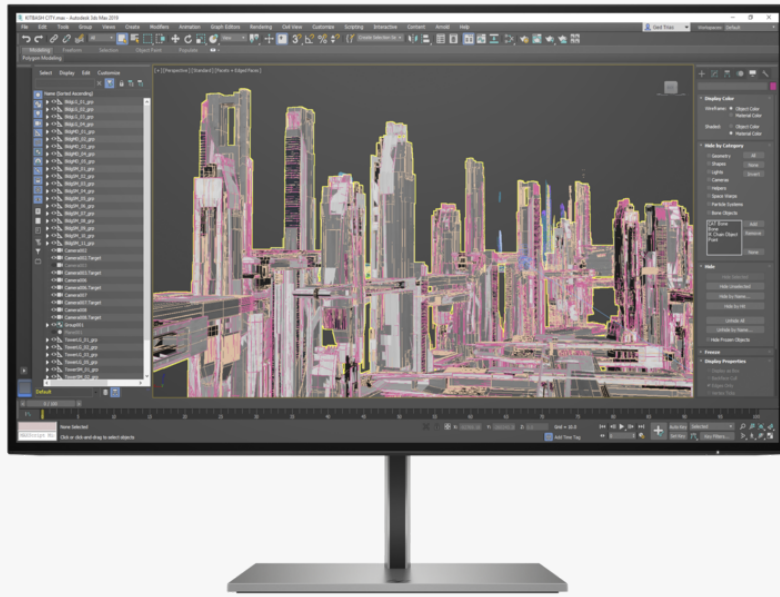

# HP Z27u G3 QHD Display

## Exquisitely crafted for every detail

Meticulously crafted to surpass every design standard, the HP Z27u G3 QHD USB-C® Display is composed of authentic aluminum and delivers an impressive, frameless viewing experience. Bring your ideas to life with remarkable color accuracy in precise Quad HD resolution. Refine your work experience and transform your PC into a powerhouse with this 27" (68.58 cm) diagonal screen monitor with USB-C 100W Power Delivery.

### Design pushed to the edge

Meticulously crafted with a razor-thin profile and frameless design, this stunning 27" (68.58 cm) diagonal screen monitor effortlessly powers your PC or Mac®. Get ultimate comfort with 4-way ergonomic adjustability.