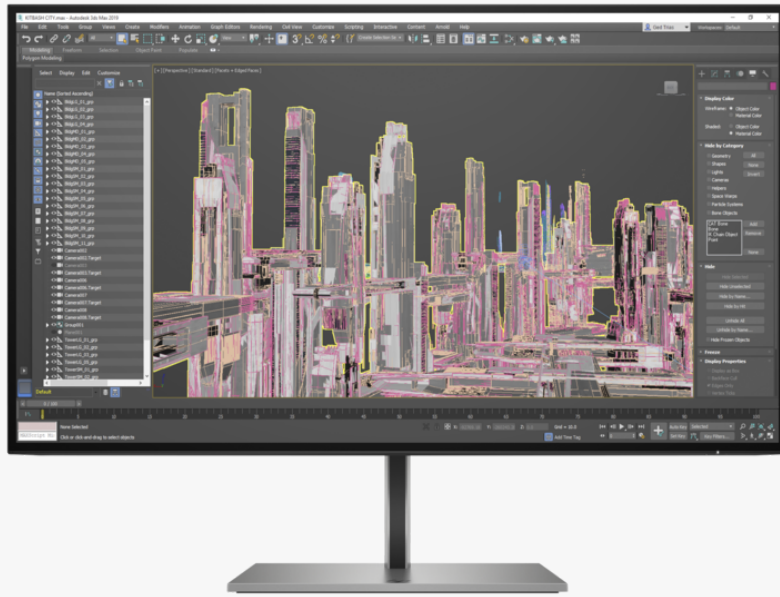

HP Z27u G3 QHD Display

Exquisitely crafted for every detail

Meticulously crafted to surpass every design standard, the HP Z27u G3 QHD USB-C® Display is composed of authentic aluminum and delivers an impressive, frameless viewing experience. Bring your ideas to life with remarkable color accuracy in precise Quad HD resolution. Refine your work experience and transform your PC into a powerhouse with this 27 inch diagonal screen monitor with USB-C 100W Power Delivery.

*Product image may differ from actual product

Universally consistent colors

Out of the box, you get remarkable color accuracy from screen to screen¹. Achieve precise, vibrant detail with 99% sRGB color gamut and Quad HD resolution.

Design pushed to the edge

Meticulously crafted with a razor-thin profile and frameless design, this stunning 27-inch diagonal screen monitor effortlessly powers your PC or Mac®. Get ultimate comfort with 4-way ergonomic adjustability.