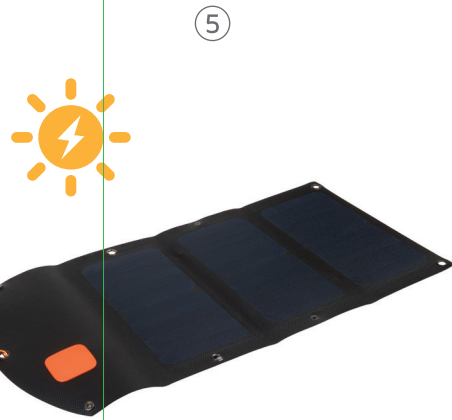

AP275U

#MOREENERGY

XTREME SERIES - Power your adventures

- 21 Watts - Sunpower® panel
- Folded:** 320x155x35mm  
**Unfolded:** 630x320mm
- 425g
- Output:** 1x USB-C 5V/3A  
1x USB-A 5V/2,4A
- Total output:** 5V/3A
- USB to USB-C cable, carabiner and manual

1X USB + 1X USB-C  
OUTPUTS

LED POWER  
+ AMPERE INDICATOR

USB TO USB-C  
CHARGING CABLE

SUNPOWER®  
SOLAR PANEL

FASTENING  
RINGS

CARABINER

PRESS BUTTONS  
FOR FOLDING PANEL

STORAGE POCKET  
FOR E.G. DEVICES

POWER INDICATOR  
DISPLAYS OUTPUT IN AMPERE

LED POWER  
INDICATORS

POWER  
BUTTON

Indication of charging the device to 100% in optimal sunlight + conditions.

XTREME SERIES - Power your adventures