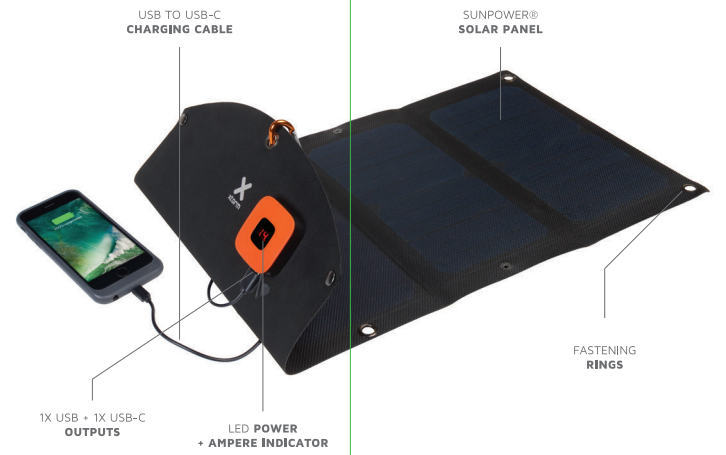

AP275U

#MOREENERGY

XTREME SERIES - Power your adventures

- 21 Watts - Sunpower® panel
- Folded:** 320x155x35mm  
**Unfolded:** 630x320mm
- 425g
- Output:** 1x USB-C 5V/3A  
1x USB-A 5V/2,4A
- Total output:** 5V/3A
- USB to USB-C cable, carabiner and manual

1X USB + 1X USB-C  
OUTPUTS

LED POWER  
+ AMPERE INDICATOR

USB TO USB-C  
CHARGING CABLE

SUNPOWER®  
SOLAR PANEL

FASTENING  
RINGS

CARABINER

PRESS BUTTONS  
FOR FOLDING PANEL

STORAGE POCKET  
FOR E.G. DEVICES

POWER INDICATOR  
DISPLAYS OUTPUT IN AMPERE

LED POWER  
INDICATORS

POWER  
BUTTON

Indication of charging the device to 100% in optimal sunlight + conditions.

XTREME SERIES - Power your adventures