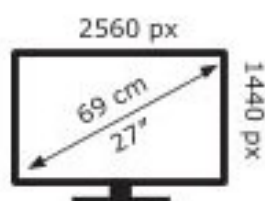

IIYAMA CORPORATION

G2740QSU-B1

23 kWh/1000h

2013/02/01