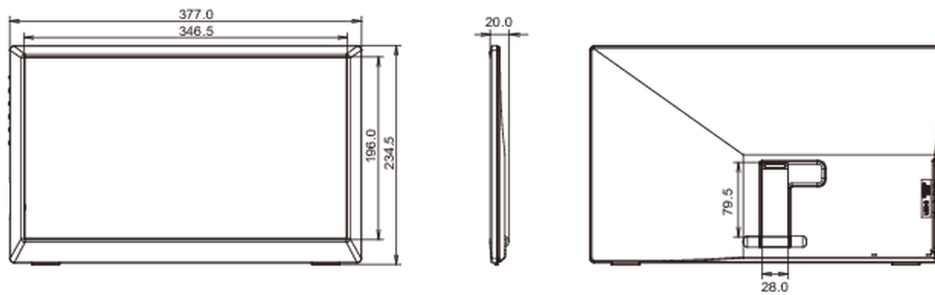

04 MECHANICAL

Display position adjustments	tilt
Tilt angle	15° up; 35° down

05 ACCESSORIES INCLUDED

Cables	USB-C
Other	quick start guide, safety guide

06 POWER MANAGEMENT

Power usage	8W typical, 0.5W stand by, 0.3W off mode
-------------	--

07 SUSTAINABILITY

Regulations	CE, TÜV-Bauart, EAC, RoHS support, ErP, WEEE, REACH
Other	REACH SVHC above 0.1%: Lead

08 DIMENSIONS / WEIGHT

Product dimensions W x H x D	377 x 234.5 x 20mm
Box dimensions W x H x D	430 x 290 x 93mm
Weight (without box)	0.96kg
Weight (with box)	1.5kg
EAN code	4948570118090

09 EU ENERGY EFFICIENCY LABEL

Manufacturer	iiyama
Visible screen diagonal	39.5cm; 15.6"; (16" segment)
Power in Standby	0.5W stand by
Resolution	1920 x 1080

All trademarks and registered trademarks acknowledged. E & O E. Specification subject to change without notice. All LCD's comply with ISO-9241-307:2008 in connection with pixel defects.