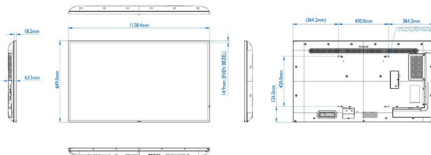

Power

- Standby power consumption: 0.5 W
- Mains power: 100 ~ 240 VAC, 50 ~ 60 Hz
- Consumption (Typical): 105 W
- Consumption (Max): 165 W

Operating conditions

- Temperature range (operation): 0 ~ 40 °C
- Temperature range (storage): -20 ~ 60 °C
- Altitude: 0 ~ 3000 m
- MTBF: 50,000 hour(s)
- Humidity range (operation)[RH]: 20–80% RH (No condensation)
- Humidity range (storage) [RH]: 5–95% RH (No condensation)

Sound

- Built-in speakers: 2 x 10 W RMS

Accessories

- Included accessories: Quick start guide, RS232 cable, AC Power Cord, HDMI cable, Remote Control and AAA Batteries
- Stand: BM05922(Optional)
- Included Accessories: RS232 daisy-chain cable, Philips logo (x 1), Screws, USB Cover (x 1), AC Switch Cover

Multimedia Applications

- USB Playback Audio: AAC, HEAAC, MPEG
- USB Playback Picture: BMP, JPEG, PNG
- USB Playback Video: MPEG, H.263, H.264, H.265, VP8

Miscellaneous

- On-Screen Display Languages: English, French, German, Spanish, Polish, Turkish, Russian, Italian, Simplified Chinese, Traditional Chinese, Arabic, Japanese, Danish, Dutch, Finnish, Norwegian, Portuguese, Swedish
- Regulatory approvals: CE, CCC, RoHS, BSMI, CB, VCCI, CU, EMF, EnergyStar 8.0, ETL, FCC, Class A, PSB
- Warranty: 3 year warranty

Issue date 2021-02-22

Version: 3.0.1

12 NC: 8670 001 68854
EAN: 87 12581 76889 8

© 2021 Koninklijke Philips N.V.
All Rights reserved.

Specifications are subject to change without notice.
Trademarks are the property of Koninklijke Philips N.V.
or their respective owners.

www.philips.com