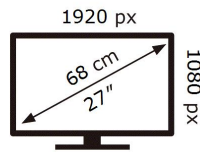

ENERGY

SAMSUNG

C27T550FDR

23 kWh/1000h

2019/2013