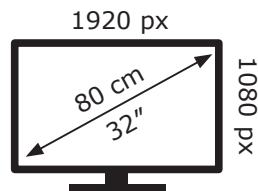

ENERG 

LG Electronics

32LM631C0ZA

33 kWh/1000h

2019/2013