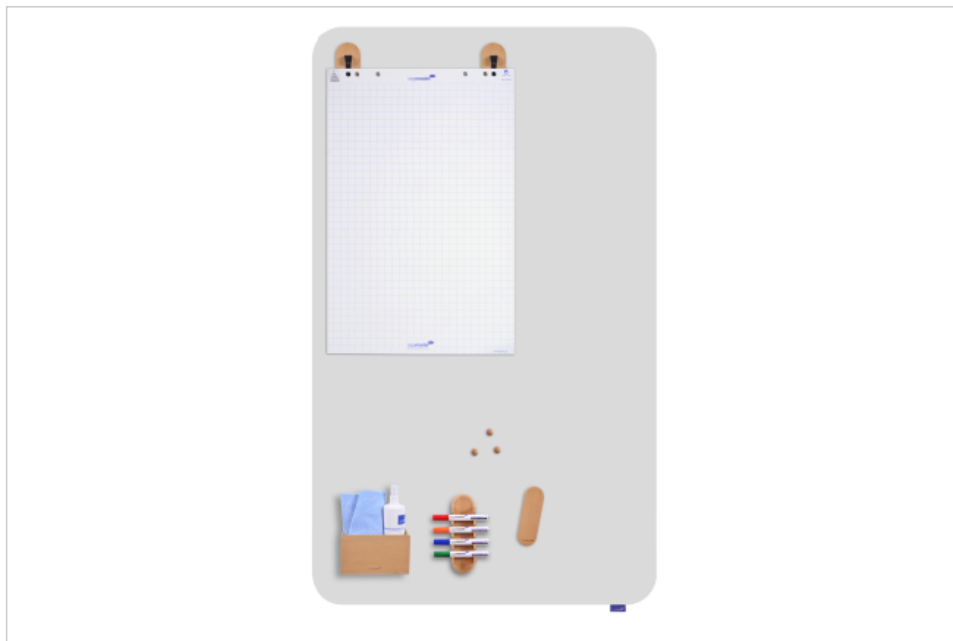

Specifications

Magnetic	Yes
Refillable	Yes
Article dimensions	50 x 150 x 21 mm
Volume	251.75 ml

Logistics

GTIN	8713797099868
Article number	7-120325
Quantity	1 pcs
Packing dimensions	53 x 25 x 190 mm
Weight (gross/net)	100 g / 85 g