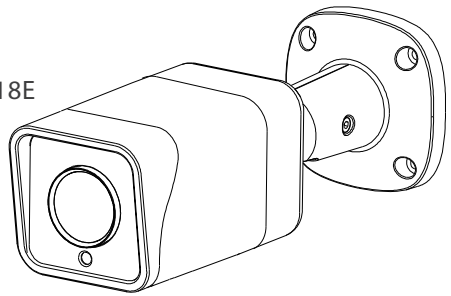

Quick Start Guide

DCS-4712E
DCS-4714E

DCS-4718E

<https://eu.dlink.com/support>

DCS-4712E / DCS-4714E / DCS-4718E

1

2

1

2

3