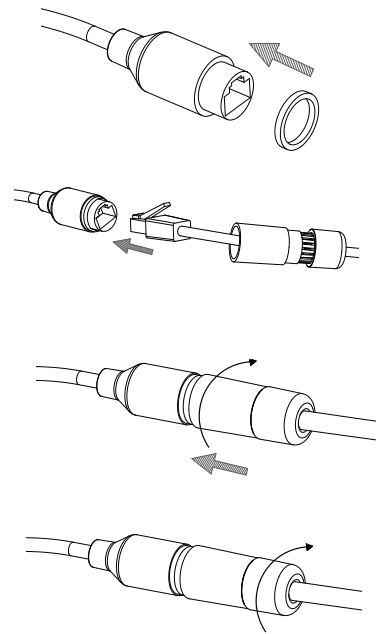

2

3

4

5

6

Model no.	DCS-37-4		DCS-37-6	
	Screw hole	Screw size	Screw hole	Screw size
DCS-4712EK DCS-4714EK	A	PM4*10mm	D	PM4*10mm
DCS-4718EK	B	PM4*10mm	C	PM4*10mm

<https://www.dlink.com/warranty>

<https://eu.dlink.com/support>