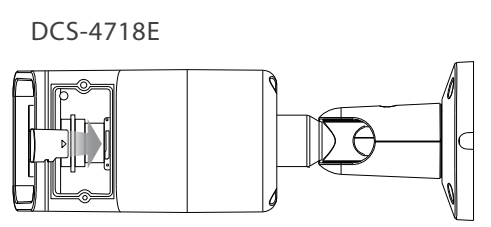

2

3

4

5

6

Model no.	DCS-37-4		DCS-37-6	
	Screw hole	Screw size	Screw hole	Screw size
DCS-4712EK DCS-4714EK	A	PM4*10mm	D	PM4*10mm
DCS-4718EK	B	PM4*10mm	C	PM4*10mm

<https://www.dlink.com/warranty>

<https://eu.dlink.com/support>