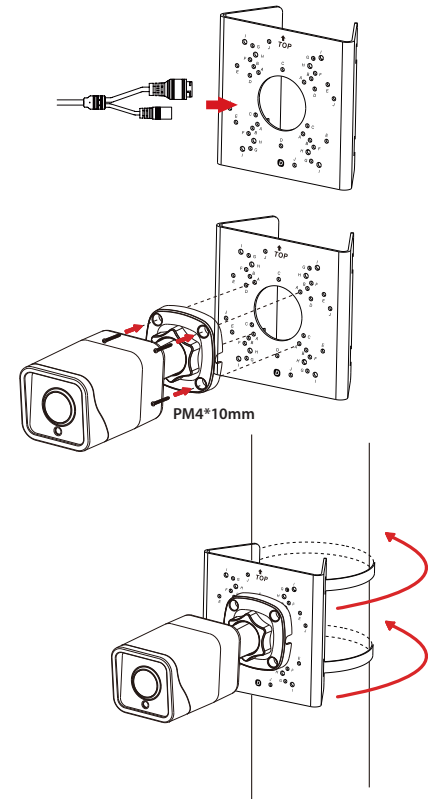

2

3

4

5

6

Model no.	DCS-37-4		DCS-37-6	
	Screw hole	Screw size	Screw hole	Screw size
DCS-4712EK DCS-4714EK	A	PM4*10mm	D	PM4*10mm
DCS-4718EK	B	PM4*10mm	C	PM4*10mm

<https://www.dlink.com/warranty>

<https://eu.dlink.com/support>