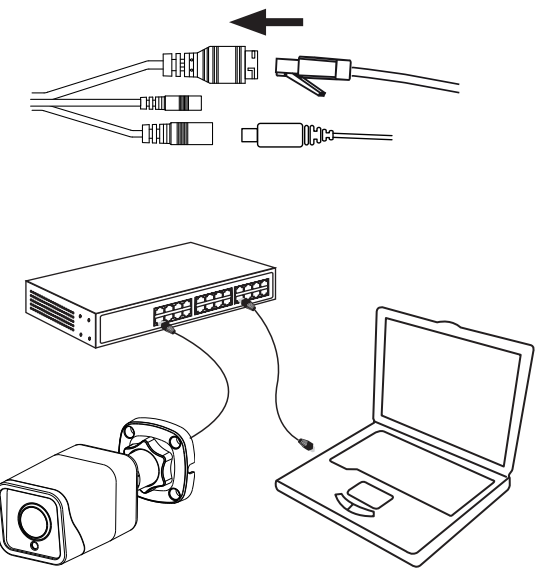

Quick Start Guide

DCS-4712E
DCS-4714E

DCS-4718E

<https://eu.dlink.com/support>

DCS-4712E / DCS-4714E / DCS-4718E

1

2

1

2

3

4

5

6

Model no.	DCS-37-4		DCS-37-6	
	Screw hole	Screw size	Screw hole	Screw size
DCS-4712EK DCS-4714EK	A	PM4*10mm	D	PM4*10mm
DCS-4718EK	B	PM4*10mm	C	PM4*10mm

<https://www.dlink.com/warranty>

<https://eu.dlink.com/support>