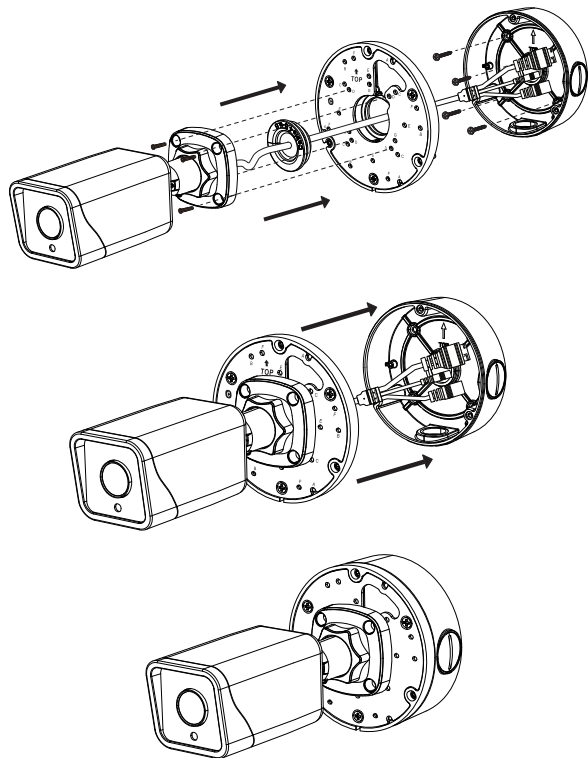

2

3

4

5

6

Model no.	DCS-37-4		DCS-37-6	
	Screw hole	Screw size	Screw hole	Screw size
DCS-4712EK DCS-4714EK	A	PM4*10mm	D	PM4*10mm
DCS-4718EK	B	PM4*10mm	C	PM4*10mm

<https://www.dlink.com/warranty>

<https://eu.dlink.com/support>