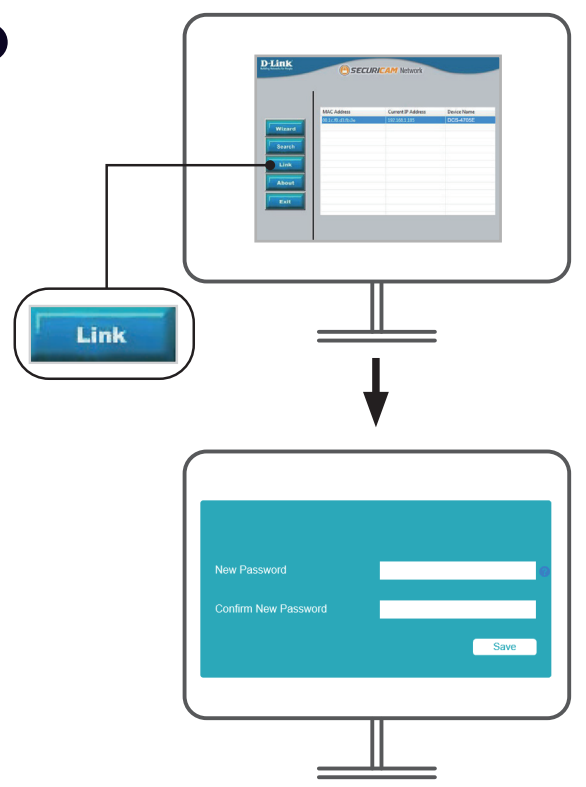

Quick Start Guide

DCS-4712E
DCS-4714E

DCS-4718E

<https://eu.dlink.com/support>

DCS-4712E / DCS-4714E / DCS-4718E

1

2

1

2

3