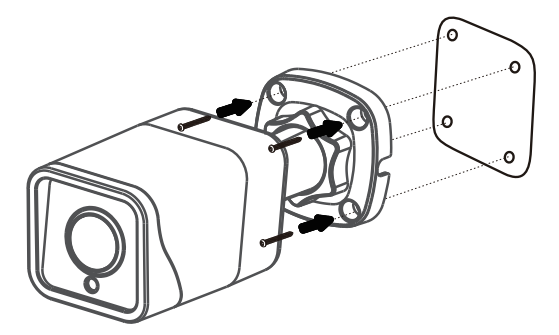

2

3

4

5

6

Model no.	DCS-37-4		DCS-37-6	
	Screw hole	Screw size	Screw hole	Screw size
DCS-4712EK DCS-4714EK	A	PM4*10mm	D	PM4*10mm
DCS-4718EK	B	PM4*10mm	C	PM4*10mm

<https://www.dlink.com/warranty>

<https://eu.dlink.com/support>