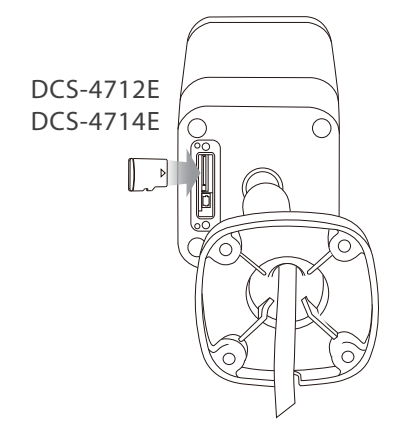

Quick Start Guide

DCS-4712E
DCS-4714E

DCS-4718E

<https://eu.dlink.com/support>

DCS-4712E / DCS-4714E / DCS-4718E

1

2

1

2

3

4

5

6

Model no.	DCS-37-4		DCS-37-6	
	Screw hole	Screw size	Screw hole	Screw size
DCS-4712EK DCS-4714EK	A	PM4*10mm	D	PM4*10mm
DCS-4718EK	B	PM4*10mm	C	PM4*10mm

<https://www.dlink.com/warranty>

<https://eu.dlink.com/support>