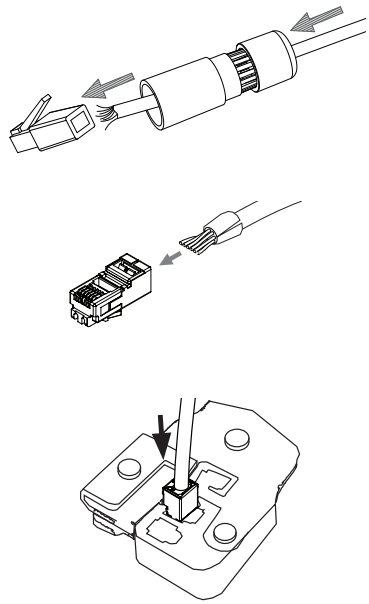

2

3

4

5

6

Model no.	DCS-37-4		DCS-37-6	
	Screw hole	Screw size	Screw hole	Screw size
DCS-4712EK DCS-4714EK	A	PM4*10mm	D	PM4*10mm
DCS-4718EK	B	PM4*10mm	C	PM4*10mm

<https://www.dlink.com/warranty>

<https://eu.dlink.com/support>