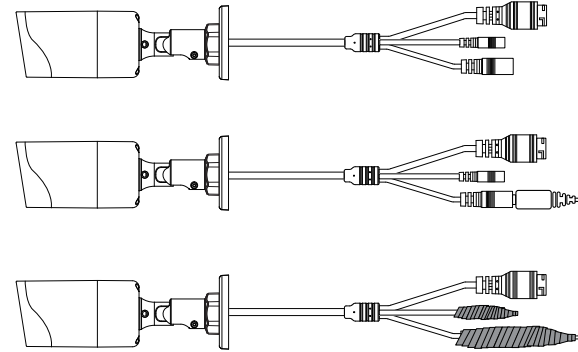

2

3

4

5

6

Model no.	DCS-37-4		DCS-37-6	
	Screw hole	Screw size	Screw hole	Screw size
DCS-4712EK DCS-4714EK	A	PM4*10mm	D	PM4*10mm
DCS-4718EK	B	PM4*10mm	C	PM4*10mm

<https://www.dlink.com/warranty>

<https://eu.dlink.com/support>