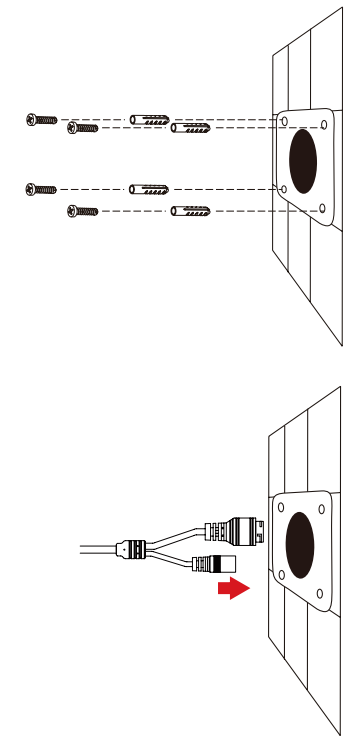

2

3

4

5

6

Model no.	DCS-37-4		DCS-37-6	
	Screw hole	Screw size	Screw hole	Screw size
DCS-4712EK DCS-4714EK	A	PM4*10mm	D	PM4*10mm
DCS-4718EK	B	PM4*10mm	C	PM4*10mm

<https://www.dlink.com/warranty>

<https://eu.dlink.com/support>