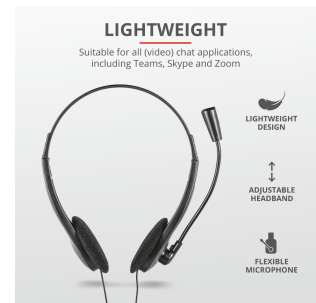

PRODUCT PICTORIAL 2