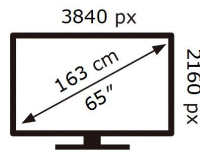

**ENERGY**

SAMSUNG

QE65Q60AAU

**102** kWh/1000h

ABCDEF **G**

**170** kWh/1000h

2019/2013