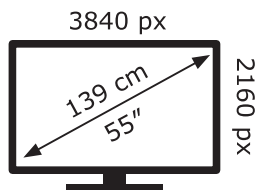

LG Electronics

OLED55C14LB

**106** kWh/1000h

ABCDEF**G**

**171** kWh/1000h

2019/2013