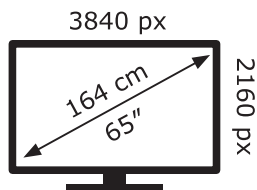

LG Electronics

OLED65A16LA

**109** kWh/1000h

ABCDEF**G**

**212** kWh/1000h

2019/2013