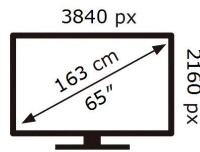

ENERGY

SAMSUNG

QE65Q80AAT

135 kWh/1000h

ABCDEF **G**

256 kWh/1000h

2019/2013