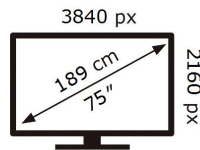

ENERGY

SAMSUNG

QE75QN85AAT

106 kWh/1000h

ABCDEF **G**

224 kWh/1000h

2019/2013