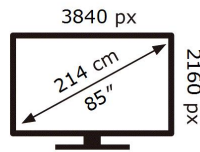

ENERGY

SAMSUNG

QE85QN85AAT

122 kWh/1000h

ABCDEF **G**

288 kWh/1000h

2019/2013