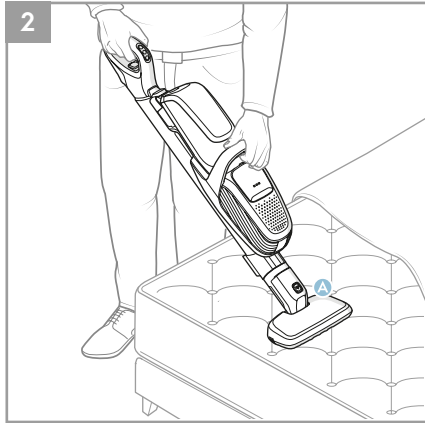

8

9

* Certain models only