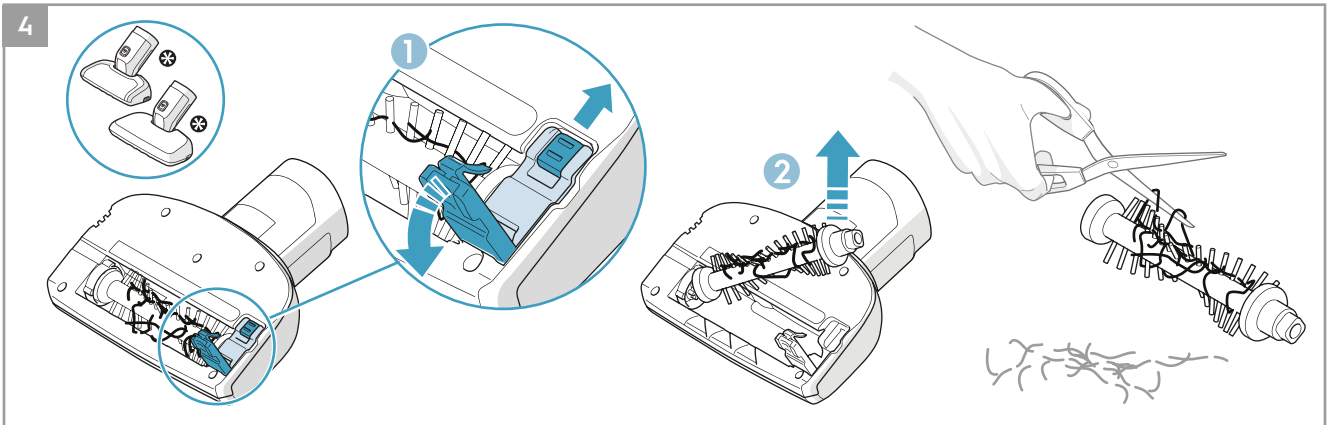

8

9

* Certain models only