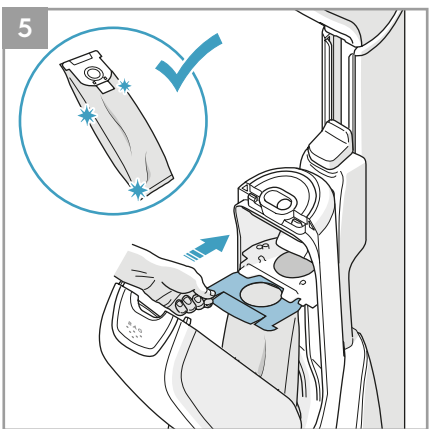

Brush roll all-floors & carpet
Ref: ESBA9
Part nr: 9009229478

Brush roll Cleaner
Ref: EBRO1
Part nr: 900922969/2

Micro kit
Ref: KIT05
Part nr: 9009229601

4

5

⊕ Certain models only

7

ORDER NEW BAGS?
NEUE BEUTEL BESTELLEN?