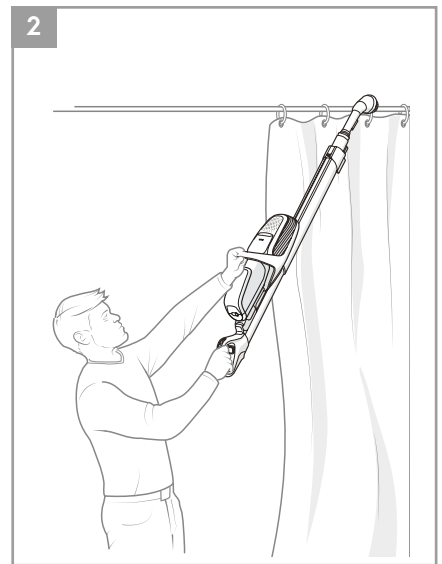

Brush roll all-floors & carpet
Ref: ESBA9
Part nr: 9009229478

Brush roll Cleaner
Ref: EBRO1
Part nr: 900922969/2

Micro kit
Ref: KIT05
Part nr: 9009229601

4

5

⊕ Certain models only

7

ORDER NEW BAGS?
NEUE BEUTEL BESTELLEN?