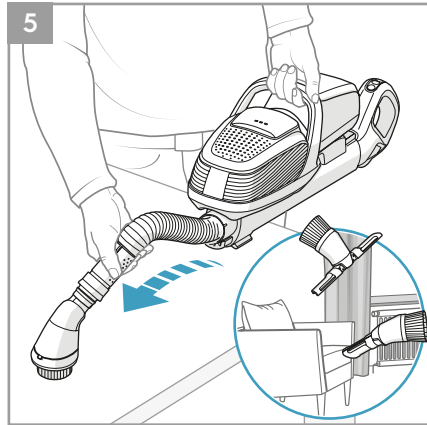

Brush roll all-floors & carpet
Ref: ESBA9
Part nr: 9009229478

Brush roll Cleaner
Ref: EBRO1
Part nr: 900922969/2

Micro kit
Ref: KIT05
Part nr: 9009229601

4

5

⊕ Certain models only

7

ORDER NEW BAGS?
NEUE BEUTEL BESTELLEN?