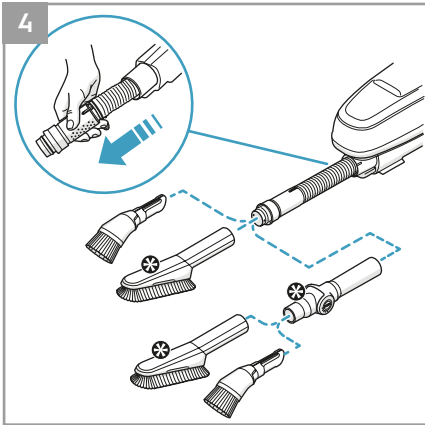

Brush roll all-floors & carpet
Ref: ESBA9
Part nr: 9009229478

Brush roll Cleaner
Ref: EBRO1
Part nr: 900922969/2

Micro kit
Ref: KIT05
Part nr: 9009229601

4

5

⊕ Certain models only

7

ORDER NEW BAGS?
NEUE BEUTEL BESTELLEN?