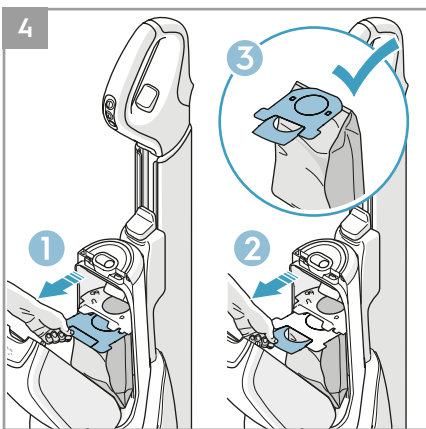

Brush roll all-floors & carpet
Ref: ESBA9
Part nr: 9009229478

Brush roll Cleaner
Ref: EBRO1
Part nr: 900922969/2

Micro kit
Ref: KIT05
Part nr: 9009229601

4

5

⊕ Certain models only

7

ORDER NEW BAGS?
NEUE BEUTEL BESTELLEN?