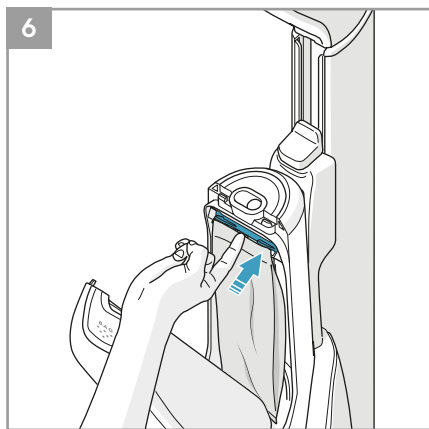

Brush roll all-floors & carpet
Ref: ESBA9
Part nr: 9009229478

Brush roll Cleaner
Ref: EBRO1
Part nr: 900922969/2

Micro kit
Ref: KIT05
Part nr: 9009229601

4

5

⊕ Certain models only

7

ORDER NEW BAGS?
NEUE BEUTEL BESTELLEN?