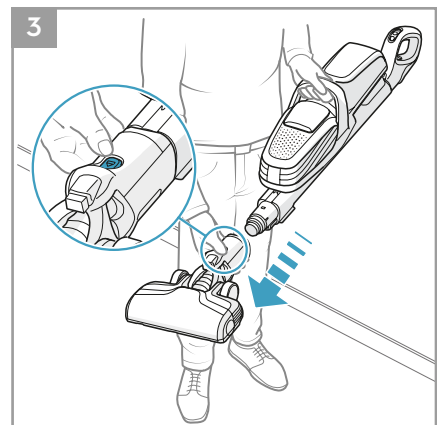

Brush roll all-floors & carpet
Ref: ESBA9
Part nr: 9009229478

Brush roll Cleaner
Ref: EBRO1
Part nr: 900922969/2

Micro kit
Ref: KIT05
Part nr: 9009229601

4

5

⊕ Certain models only

7

ORDER NEW BAGS?
NEUE BEUTEL BESTELLEN?