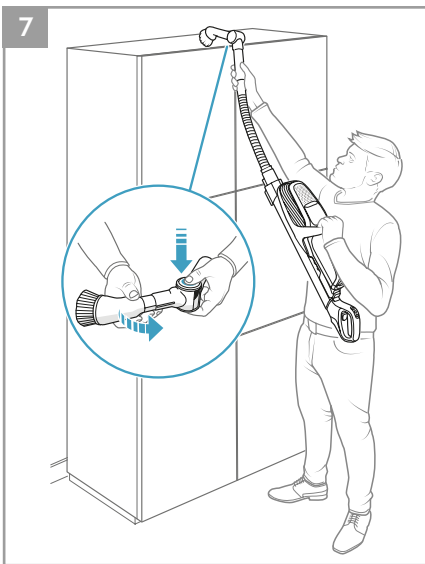

Brush roll all-floors & carpet
Ref: ESBA9
Part nr: 9009229478

Brush roll Cleaner
Ref: EBRO1
Part nr: 900922969/2

Micro kit
Ref: KIT05
Part nr: 9009229601

4

5

⊕ Certain models only

7

ORDER NEW BAGS?
NEUE BEUTEL BESTELLEN?