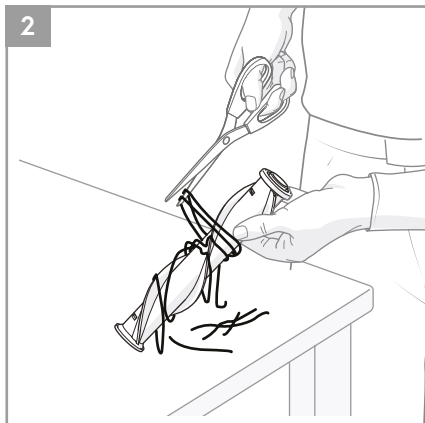

8

9

* Certain models only