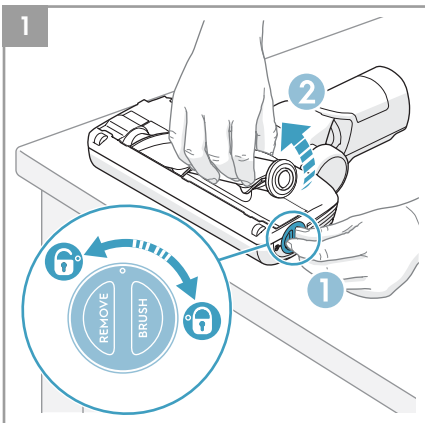

8

9

* Certain models only