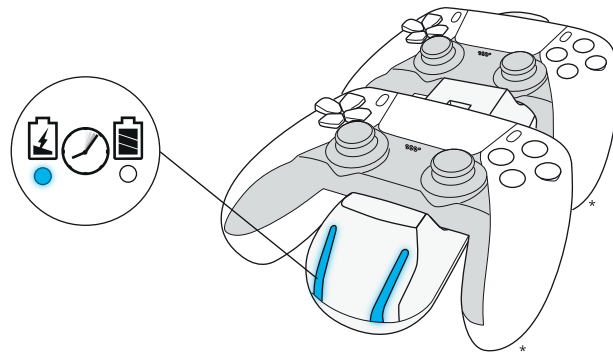

 Trust

[www.trust.com/24173/faq](http://www.trust.com/24173/faq)

**GXT 251** | Duo Charge  
Dock for PS5

1.

2.

\*not included

3.

4.