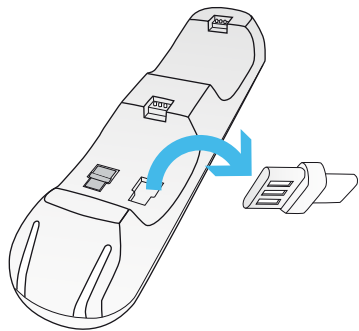

 Trust

[www.trust.com/24173/faq](http://www.trust.com/24173/faq)

**GXT 251** | Duo Charge  
Dock for PS5

1.

2.

\*not included

3.

4.

\*not included