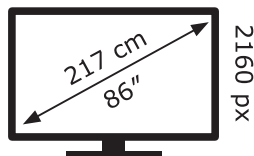

LG Electronics

86UP80006LA

205 kWh/1000h

ABCDEF**G**

272 kWh/1000h

3840 px

2019/2013