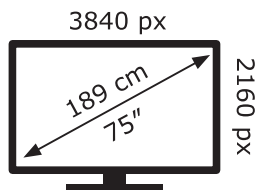

LG Electronics

75UP77006LB

141 kWh/1000h

ABCDEF**G**

185 kWh/1000h

2019/2013