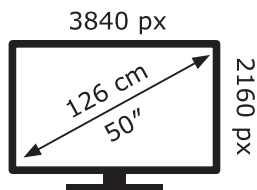

**ENERG** ⚡

**LG Electronics**

50UP78006LB

**68** kWh/1000h

ABCDEF**G**

**88** kWh/1000h

2019/2013