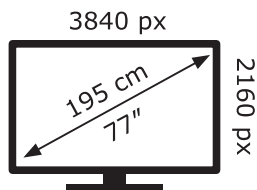

**ENERG** ⚡

**LG Electronics**

OLED77C14LB

**162** kWh/1000h

ABCDEF**G**

**273** kWh/1000h

2019/2013