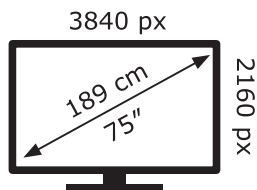

ENERG

LG Electronics

75NANO916PA

143 kWh/1000h

ABCDEF**G**

234 kWh/1000h

2019/2013