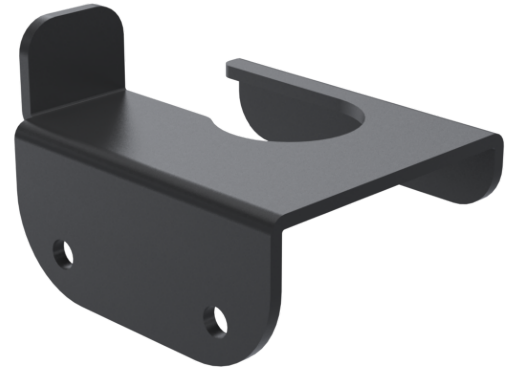

Wall mount for Payment paddle 2 - 32

DTS102-32

The SpacePole Payment Paddle enables hygienic, arm's-length payments with an ergonomic handle. Ideal for QSR, drive-thru, and social distancing, it features a washable knurled aluminium handle, and secure cable management.

Ideal for retail, QSR, drive-thru, and other high-traffic areas requiring efficient space management
Compatible with all Payment Paddle 2 models, ensuring convenient and organized mounting
Compact and durable construction for long-lasting performance
Easy to install, providing a hassle-free mounting solution 5-year warranty

Product Specifications

Colour Name	White
Colour Type	Structured
Main material	Metal
Product Version	1.0
Units per Box	1
Unit Weight	0.17 kg
Box Weight	0.26 kg
Warranty	5 Years

Product Dimensions

Unit Depth	77.6 mm
Unit Height	55 mm
Unit Weight	0.17 kg