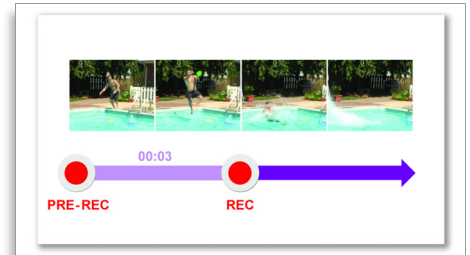

3 sec pre-recording

Life's best moments sometimes catch you by surprise. But with 3 sec pre-recording, you can capture more on video, even if you hit the button a few seconds too late. With 3 sec pre-recording selected, your camcorder will automatically start recording three seconds before you press the record button. With this constant buffer, you will never miss catching anything on video again.