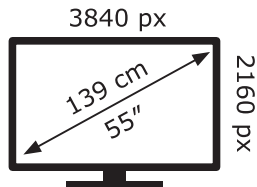

ENERG ⚡

LG Electronics

OLED55C19LA

106 kWh/1000h

ABCDEF**G**

171 kWh/1000h

2019/2013