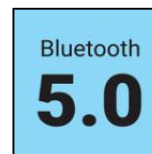

Sandberg Wireless Earset Business Pro est un écouteur élégant pour une oreille. Il se charge dans une station de base intelligente sur laquelle vous pouvez aussi facilement passer d'un appareil connecté à un autre, jusqu'à quatre : PC, smartphone, tablette et TV. Le microphone à réduction de bruit élimine les bruits de fond, ce qui permet à votre interlocuteur de vous entendre parfaitement. L'écouteur se place de manière sûre et confortable sur votre oreille, pour que vous ayez une totale liberté de mouvement pendant la conversation.