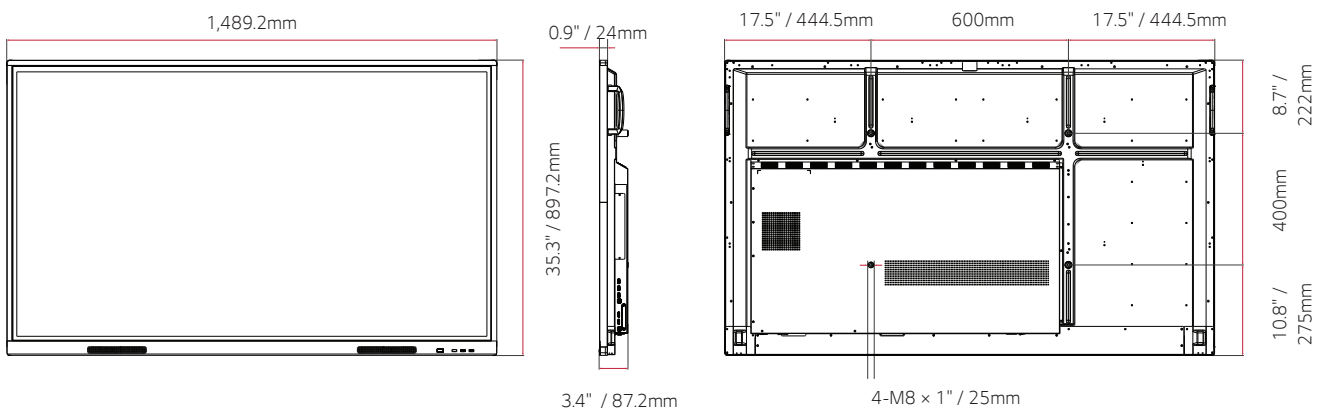

DIMENSIONS

86"

75"

65"

	MODEL	86TR3DJ	75TR3DJ	65TR3DJ
PANEL	Screen Size	86"	75"	65"
	Panel Technology	IPS	IPS	IPS
	Back Light Type	Direct	Direct	Direct
	Aspect Ratio	16:9	16:9	16:9
	Native Resolution	3840 x 2160 (UHD)	3840 x 2160 (UHD)	3840 x 2160 (UHD)
	Refresh Rate	60Hz	60Hz	60Hz
	Brightness (Typ)	350 nits	350 nits	350 nits
	Contrast Ratio	1200:1	1200:1	1200:1
	Color gamut	NTSC 68%	NTSC 68%	NTSC 68%
	Viewing Angle (H x V)	178° X 178°	178° X 178°	178° X 178°
	Color Depth	10bit, 1.07Billion colors	10bit, 1.07Billion colors	10bit, 1.07Billion colors
	Response Time	8ms (G to G)	8ms (G to G)	8ms (G to G)
	Surface Treatment(Haze)	Anti Glare, 7H(Mohs)	Anti Glare, 7H(Mohs)	Anti Glare, 7H(Mohs)
	Lifetime Operation	30,000 Hrs	30,000 Hrs	30,000 Hrs
Operation Hours (Hours/Day)	16/7	16/7	16/7	
Portrait / Landscape	Landscape Only	Landscape Only	Landscape Only	
TOUCH	Available object size for touch	≥3 mm	≥3 mm	≥3 mm
	Reponse Time	≤60 ms (Android) ≤100 ms (Windows)	≤60 ms (Android) ≤100 ms (Windows)	≤60 ms (Android) ≤100 ms (Windows)
	Accuracy	±2 mm	±2 mm	±2 mm
	Interface	USB 2.0	USB 2.0	USB 2.0
	Protection Glass Thickness	4T (Anti-Glare)	4T (Anti-Glare)	4T (Anti-Glare)
	Protection Glass Trans- mission	87%	87%	87%
	Operating System Support	Windows XP/7/8/10, Linux, Mac, Android (WindowsXP/Linux/Mac support one point touch)	Windows XP/7/8/10, Linux, Mac, Android (WindowsXP/Linux/Mac support one point touch)	Windows XP/7/8/10, Linux, Mac, Android (WindowsXP/Linux/Mac support one point touch)
Multi touch point	Max 20 Points	Max 20 Points	Max 20 Points	
SOUND	Built-in Speakers	10W x 2	10W x 2	10W x 2
	HDMI In	Yes (3), HDCP2.2/1.4	Yes (3), HDCP2.2/1.4	Yes (3), HDCP2.2/1.4
CONNECTIVITY	Analog RGB In	Yes (1)	Yes (1)	Yes (1)
	Audio In	Yes (1)	Yes (1)	Yes (1)
	RS232C In	Yes (1)	Yes (1)	Yes (1)
	RJ45 (LAN)	Yes (1)	Yes (1)	Yes (1)
	USB In	USB3.0 Type A(3) USB2.0 Type A(3)	USB3.0 Type A(3) USB2.0 Type A(3)	USB3.0 Type A(3) USB2.0 Type A(3)
	Audio Out	Optical (1)	Optical (1)	Optical (1)
	Touch USB Out	Yes (2)	Yes (2)	Yes (2)
MECHANICAL	Bezel Color	Black	Black	Black
	Bezel Width	18.9 / 18.9 / 18.9 / 45.7 mm	18.9 / 18.9 / 18.9 / 45.7 mm	18.9 / 18.9 / 18.9 / 45.7 mm
	Weight	148.7 lbs / 67.5 kg	117.1 lbs / 53.1 kg	85.4 lbs / 38.8 kg
	Shipping Weight	190.9 lbs / 86.6 kg	154.0 lbs / 69.9 kg	106.9 lbs / 48.5 kg
	Monitor Dimension (W x H x D)	77.0 x 45.7 x 3.4 in 1957 x 1160 x 87 mm	67.3 x 40.2 x 3.4 in 1710 x 1020 x 87 mm	58.6 x 35.3 x 3.4 in 1489 x 897 x 87 mm
	Carton Dimensions (W x H x D) (Box outer size)	83.1 x 50.5 x 11.0 in 2112 x 1283 x 280 mm	73.2 x 44.9 x 11.0 in 1860 x 1140 x 280 mm	64.1 x 39.6 x 8.2 in 1628 x 1005 x 208 mm
	Handle	Yes	Yes	Yes
	Stand	No	No	No
	VESA™ Standard Mount Interface	800 x 600mm	800 x 400mm	600 x 400mm
	Operation Temperature	32° to 104° F / 0° to 40° C	32° to 104° F / 0° to 40° C	32° to 104° F / 0° to 40° C
	Operation Humidity	10% to 80%	10% to 80%	10% to 80%
	OPS type compatible	Yes (Slot)	Yes (Slot)	Yes (Slot)
	OPS Power built in	Yes	Yes	Yes
	FEATURES	Internal Memory	16 GB	16 GB
Built-in Wi-Fi		Yes (Removable)	Yes	Yes
Power Indicator		Yes	Yes	Yes
Local Key Operation		Yes	Yes	Yes
Fanless Design		Yes	Yes	Yes
Android Version		Android 8.0	Android 8.0	Android 8.0
Screen Share		Yes (Screenshare pro)	Yes (Screenshare pro)	Yes (Screenshare pro)
POWER	Power Supply	100-240 Vac, 50/60 Hz	100-240 Vac, 50/60 Hz	100-240 Vac, 50/60 Hz
	Power Type	Built-In Power	Built-In Power	Built-In Power
	Power Consumption (Typ)	370W	260W	180W
	Power Consumption (Max)		350W	300W
	Power Consumption (Off)	Less than 0.5W	Less than 0.5W	Less than 0.5W
"WARRANTY & OTHER"	Warranty	3 Year Limited	3 Year Limited	3 Year Limited
	FCC (Regulatory)	Class "A"	Class "A"	Class "A"
	CE (Regulatory)	Yes	Yes	Yes
	ErP (Environmental)	Yes	Yes	Yes
	Basic Accessories	Power Cord (3m), USB Cable (5m), HDMI Cable (3m), Writing Pen (x2), User Manual, Quick Start Guide, Remote Control (batteries incl.), Wi-Fi module	Power Cord (3m), USB Cable (5m), HDMI Cable (3m), Writing Pen (x2), User Manual, Quick Start Guide, Remote Control (batteries incl.), Wi-Fi module	Power Cord (3m), USB Cable (5m), HDMI Cable (3m), Writing Pen (x2), User Manual, Quick Start Guide, Remote Control (batteries incl.), Wi-Fi module