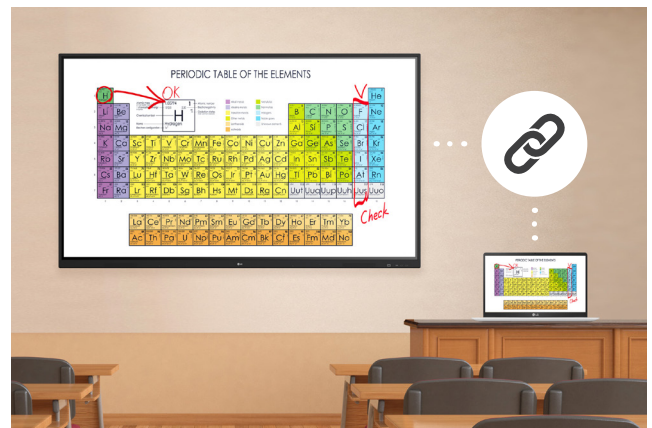

Easy Writing Experience

The TR3DJ series allows you to write and annotate on all sources, so your writing experience can be easy and satisfying.