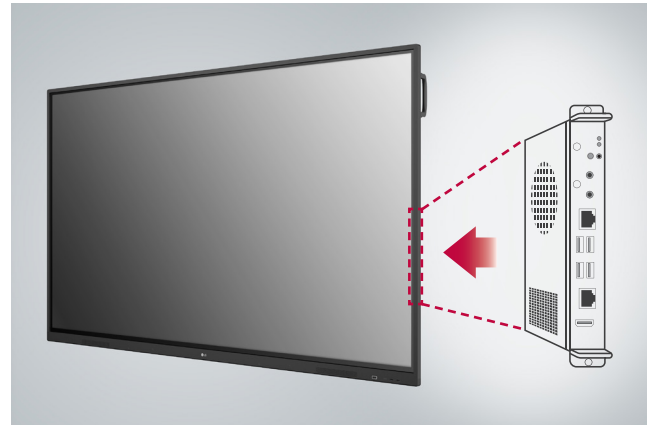

The TR3DJ interactive whiteboard provides a versatile platform that allows teachers to leverage the learning management system or cloud drive of their choice. Display, annotate and share content from a wide variety of sources.

Enhanced Visibility with Low Parallax

With 1mm gap between the screen and tempered glass, which supports low parallax, the TR3DJ series can offer precise touch and excellent writing experience.

Dual Pen & Dual Color

The stylus pen comes in two different colors and with two different tip sizes of 3mm and 8mm. The dual pens enable users to write or draw simultaneously.

Easy Writing Experience

The TR3DJ series allows you to write and annotate on all sources, so your writing experience can be easy and satisfying.

EASY CONNECTION & SHARING

Air Class

Air Class supports connecting up to 30 students and offers interactive meetings for mobile devices on the same network, providing a variety of tools such as voting, answering, and sharing project texts. Air Class is easily accessible from the TR3DJ's main toolbar.