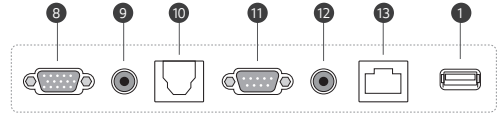

CONNECTIVITY

Front

Side

Bottom

- | | | | | |
|---------------|-------------|---------------|--------------|-------------|
| ① USB 2.0 | ④ HDMI IN 1 | ⑦ TOUCH OUT 2 | ⑩ SPDIF | ⑫ AUDIO OUT |
| ② USB 3.0 | ⑤ HDMI IN 2 | ⑧ VGA | ⑪ RS-232C IN | ⑬ LAN |
| ③ TOUCH OUT 1 | ⑥ HDMI IN 3 | ⑨ AUDIO IN | | |