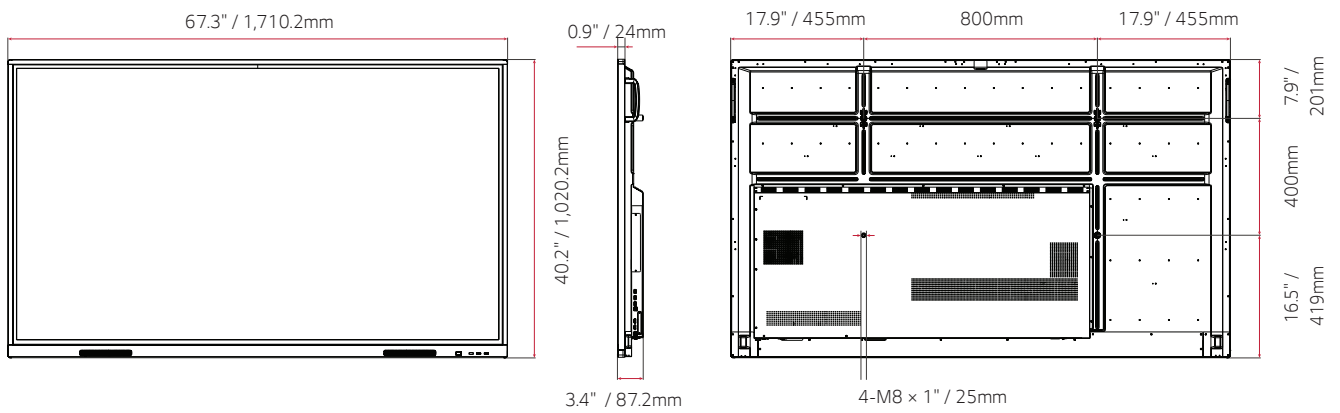

DIMENSIONS

86"

75"

65"

	MODEL	86TR3DJ	75TR3DJ	65TR3DJ
PANEL	Screen Size	86"	75"	65"
	Panel Technology	IPS	IPS	IPS
	Back Light Type	Direct	Direct	Direct
	Aspect Ratio	16:9	16:9	16:9
	Native Resolution	3840 x 2160 (UHD)	3840 x 2160 (UHD)	3840 x 2160 (UHD)
	Refresh Rate	60Hz	60Hz	60Hz
	Brightness (Typ)	350 nits	350 nits	350 nits
	Contrast Ratio	1200:1	1200:1	1200:1
	Color gamut	NTSC 68%	NTSC 68%	NTSC 68%
	Viewing Angle (H x V)	178° X 178°	178° X 178°	178° X 178°
	Color Depth	10bit, 1.07Billion colors	10bit, 1.07Billion colors	10bit, 1.07Billion colors
	Response Time	8ms (G to G)	8ms (G to G)	8ms (G to G)
	Surface Treatment(Haze)	Anti Glare, 7H(Mohs)	Anti Glare, 7H(Mohs)	Anti Glare, 7H(Mohs)
	Lifetime Operation	30,000 Hrs	30,000 Hrs	30,000 Hrs
Operation Hours (Hours/Day)	16/7	16/7	16/7	
Portrait / Landscape	Landscape Only	Landscape Only	Landscape Only	
TOUCH	Available object size for touch	≥3 mm	≥3 mm	≥3 mm
	Reponse Time	≤60 ms (Android) ≤100 ms (Windows)	≤60 ms (Android) ≤100 ms (Windows)	≤60 ms (Android) ≤100 ms (Windows)
	Accuracy	±2 mm	±2 mm	±2 mm
	Interface	USB 2.0	USB 2.0	USB 2.0
	Protection Glass Thickness	4T (Anti-Glare)	4T (Anti-Glare)	4T (Anti-Glare)
	Protection Glass Trans- mission	87%	87%	87%
	Operating System Support	Windows XP/7/8/10, Linux, Mac, Android (WindowsXP/Linux/Mac support one point touch)	Windows XP/7/8/10, Linux, Mac, Android (WindowsXP/Linux/Mac support one point touch)	Windows XP/7/8/10, Linux, Mac, Android (WindowsXP/Linux/Mac support one point touch)
Multi touch point	Max 20 Points	Max 20 Points	Max 20 Points	
SOUND	Built-in Speakers	10W x 2	10W x 2	10W x 2
	HDMI In	Yes (3), HDCP2.2/1.4	Yes (3), HDCP2.2/1.4	Yes (3), HDCP2.2/1.4
CONNECTIVITY	Analog RGB In	Yes (1)	Yes (1)	Yes (1)
	Audio In	Yes (1)	Yes (1)	Yes (1)
	RS232C In	Yes (1)	Yes (1)	Yes (1)
	RJ45 (LAN)	Yes (1)	Yes (1)	Yes (1)
	USB In	USB3.0 Type A(3) USB2.0 Type A(3)	USB3.0 Type A(3) USB2.0 Type A(3)	USB3.0 Type A(3) USB2.0 Type A(3)
	Audio Out	Optical (1)	Optical (1)	Optical (1)
	Touch USB Out	Yes (2)	Yes (2)	Yes (2)
MECHANICAL	Bezel Color	Black	Black	Black
	Bezel Width	18.9 / 18.9 / 18.9 / 45.7 mm	18.9 / 18.9 / 18.9 / 45.7 mm	18.9 / 18.9 / 18.9 / 45.7 mm
	Weight	148.7 lbs / 67.5 kg	117.1 lbs / 53.1 kg	85.4 lbs / 38.8 kg
	Shipping Weight	190.9 lbs / 86.6 kg	154.0 lbs / 69.9 kg	106.9 lbs / 48.5 kg
	Monitor Dimension (W x H x D)	77.0 x 45.7 x 3.4 in 1957 x 1160 x 87 mm	67.3 x 40.2 x 3.4 in 1710 x 1020 x 87 mm	58.6 x 35.3 x 3.4 in 1489 x 897 x 87 mm
	Carton Dimensions (W x H x D) (Box outer size)	83.1 x 50.5 x 11.0 in 2112 x 1283 x 280 mm	73.2 x 44.9 x 11.0 in 1860 x 1140 x 280 mm	64.1 x 39.6 x 8.2 in 1628 x 1005 x 208 mm
	Handle	Yes	Yes	Yes
	Stand	No	No	No
	VESA™ Standard Mount Interface	800 x 600mm	800 x 400mm	600 x 400mm
	Operation Temperature	32° to 104° F / 0° to 40° C	32° to 104° F / 0° to 40° C	32° to 104° F / 0° to 40° C
	Operation Humidity	10% to 80%	10% to 80%	10% to 80%
	OPS type compatible	Yes (Slot)	Yes (Slot)	Yes (Slot)
	OPS Power built in	Yes	Yes	Yes
	FEATURES	Internal Memory	16 GB	16 GB
Built-in Wi-Fi		Yes (Removable)	Yes	Yes
Power Indicator		Yes	Yes	Yes
Local Key Operation		Yes	Yes	Yes
Fanless Design		Yes	Yes	Yes
Android Version		Android 8.0	Android 8.0	Android 8.0
Screen Share		Yes (Screenshare pro)	Yes (Screenshare pro)	Yes (Screenshare pro)
POWER	Power Supply	100-240 Vac, 50/60 Hz	100-240 Vac, 50/60 Hz	100-240 Vac, 50/60 Hz
	Power Type	Built-In Power	Built-In Power	Built-In Power
	Power Consumption (Typ)	370W	260W	180W
	Power Consumption (Max)		350W	300W
	Power Consumption (Off)	Less than 0.5W	Less than 0.5W	Less than 0.5W
"WARRANTY & OTHER"	Warranty	3 Year Limited	3 Year Limited	3 Year Limited
	FCC (Regulatory)	Class "A"	Class "A"	Class "A"
	CE (Regulatory)	Yes	Yes	Yes
	ErP (Environmental)	Yes	Yes	Yes
	Basic Accessories	Power Cord (3m), USB Cable (5m), HDMI Cable (3m), Writing Pen (x2), User Manual, Quick Start Guide, Remote Control (batteries incl.), Wi-Fi module	Power Cord (3m), USB Cable (5m), HDMI Cable (3m), Writing Pen (x2), User Manual, Quick Start Guide, Remote Control (batteries incl.), Wi-Fi module	Power Cord (3m), USB Cable (5m), HDMI Cable (3m), Writing Pen (x2), User Manual, Quick Start Guide, Remote Control (batteries incl.), Wi-Fi module