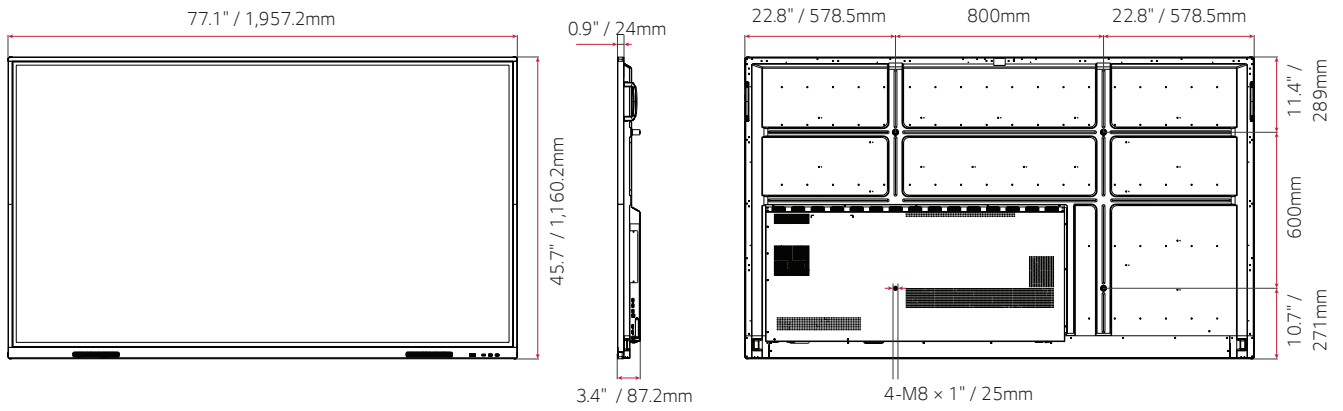

DIMENSIONS

86"

75"

65"

	MODEL	86TR3DJ	75TR3DJ	65TR3DJ
PANEL	Screen Size	86"	75"	65"
	Panel Technology	IPS	IPS	IPS
	Back Light Type	Direct	Direct	Direct
	Aspect Ratio	16:9	16:9	16:9
	Native Resolution	3840 x 2160 (UHD)	3840 x 2160 (UHD)	3840 x 2160 (UHD)
	Refresh Rate	60Hz	60Hz	60Hz
	Brightness (Typ)	350 nits	350 nits	350 nits
	Contrast Ratio	1200:1	1200:1	1200:1
	Color gamut	NTSC 68%	NTSC 68%	NTSC 68%
	Viewing Angle (H x V)	178° X 178°	178° X 178°	178° X 178°
	Color Depth	10bit, 1.07Billion colors	10bit, 1.07Billion colors	10bit, 1.07Billion colors
	Response Time	8ms (G to G)	8ms (G to G)	8ms (G to G)
	Surface Treatment(Haze)	Anti Glare, 7H(Mohs)	Anti Glare, 7H(Mohs)	Anti Glare, 7H(Mohs)
	Lifetime Operation	30,000 Hrs	30,000 Hrs	30,000 Hrs
Operation Hours (Hours/Day)	16/7	16/7	16/7	
Portrait / Landscape	Landscape Only	Landscape Only	Landscape Only	
TOUCH	Available object size for touch	≥3 mm	≥3 mm	≥3 mm
	Reponse Time	≤60 ms (Android) ≤100 ms (Windows)	≤60 ms (Android) ≤100 ms (Windows)	≤60 ms (Android) ≤100 ms (Windows)
	Accuracy	±2 mm	±2 mm	±2 mm
	Interface	USB 2.0	USB 2.0	USB 2.0
	Protection Glass Thickness	4T (Anti-Glare)	4T (Anti-Glare)	4T (Anti-Glare)
	Protection Glass Trans- mission	87%	87%	87%
	Operating System Support	Windows XP/7/8/10, Linux, Mac, Android (WindowsXP/Linux/Mac support one point touch)	Windows XP/7/8/10, Linux, Mac, Android (WindowsXP/Linux/Mac support one point touch)	Windows XP/7/8/10, Linux, Mac, Android (WindowsXP/Linux/Mac support one point touch)
Multi touch point	Max 20 Points	Max 20 Points	Max 20 Points	
SOUND	Built-in Speakers	10W x 2	10W x 2	10W x 2
	HDMI In	Yes (3), HDCP2.2/1.4	Yes (3), HDCP2.2/1.4	Yes (3), HDCP2.2/1.4
CONNECTIVITY	Analog RGB In	Yes (1)	Yes (1)	Yes (1)
	Audio In	Yes (1)	Yes (1)	Yes (1)
	RS232C In	Yes (1)	Yes (1)	Yes (1)
	RJ45 (LAN)	Yes (1)	Yes (1)	Yes (1)
	USB In	USB3.0 Type A(3) USB2.0 Type A(3)	USB3.0 Type A(3) USB2.0 Type A(3)	USB3.0 Type A(3) USB2.0 Type A(3)
	Audio Out	Optical (1)	Optical (1)	Optical (1)
	Touch USB Out	Yes (2)	Yes (2)	Yes (2)
MECHANICAL	Bezel Color	Black	Black	Black
	Bezel Width	18.9 / 18.9 / 18.9 / 45.7 mm	18.9 / 18.9 / 18.9 / 45.7 mm	18.9 / 18.9 / 18.9 / 45.7 mm
	Weight	148.7 lbs / 67.5 kg	117.1 lbs / 53.1 kg	85.4 lbs / 38.8 kg
	Shipping Weight	190.9 lbs / 86.6 kg	154.0 lbs / 69.9 kg	106.9 lbs / 48.5 kg
	Monitor Dimension (W x H x D)	77.0 x 45.7 x 3.4 in 1957 x 1160 x 87 mm	67.3 x 40.2 x 3.4 in 1710 x 1020 x 87 mm	58.6 x 35.3 x 3.4 in 1489 x 897 x 87 mm
	Carton Dimensions (W x H x D) (Box outer size)	83.1 x 50.5 x 11.0 in 2112 x 1283 x 280 mm	73.2 x 44.9 x 11.0 in 1860 x 1140 x 280 mm	64.1 x 39.6 x 8.2 in 1628 x 1005 x 208 mm
	Handle	Yes	Yes	Yes
	Stand	No	No	No
	VESA™ Standard Mount Interface	800 x 600mm	800 x 400mm	600 x 400mm
	Operation Temperature	32° to 104° F / 0° to 40° C	32° to 104° F / 0° to 40° C	32° to 104° F / 0° to 40° C
	Operation Humidity	10% to 80%	10% to 80%	10% to 80%
	OPS type compatible	Yes (Slot)	Yes (Slot)	Yes (Slot)
	OPS Power built in	Yes	Yes	Yes
	FEATURES	Internal Memory	16 GB	16 GB
Built-in Wi-Fi		Yes (Removable)	Yes	Yes
Power Indicator		Yes	Yes	Yes
Local Key Operation		Yes	Yes	Yes
Fanless Design		Yes	Yes	Yes
Android Version		Android 8.0	Android 8.0	Android 8.0
Screen Share		Yes (Screenshare pro)	Yes (Screenshare pro)	Yes (Screenshare pro)
POWER	Power Supply	100-240 Vac, 50/60 Hz	100-240 Vac, 50/60 Hz	100-240 Vac, 50/60 Hz
	Power Type	Built-In Power	Built-In Power	Built-In Power
	Power Consumption (Typ)	370W	260W	180W
	Power Consumption (Max)		350W	300W
	Power Consumption (Off)	Less than 0.5W	Less than 0.5W	Less than 0.5W
"WARRANTY & OTHER"	Warranty	3 Year Limited	3 Year Limited	3 Year Limited
	FCC (Regulatory)	Class "A"	Class "A"	Class "A"
	CE (Regulatory)	Yes	Yes	Yes
	ErP (Environmental)	Yes	Yes	Yes
	Basic Accessories	Power Cord (3m), USB Cable (5m), HDMI Cable (3m), Writing Pen (x2), User Manual, Quick Start Guide, Remote Control (batteries incl.), Wi-Fi module	Power Cord (3m), USB Cable (5m), HDMI Cable (3m), Writing Pen (x2), User Manual, Quick Start Guide, Remote Control (batteries incl.), Wi-Fi module	Power Cord (3m), USB Cable (5m), HDMI Cable (3m), Writing Pen (x2), User Manual, Quick Start Guide, Remote Control (batteries incl.), Wi-Fi module