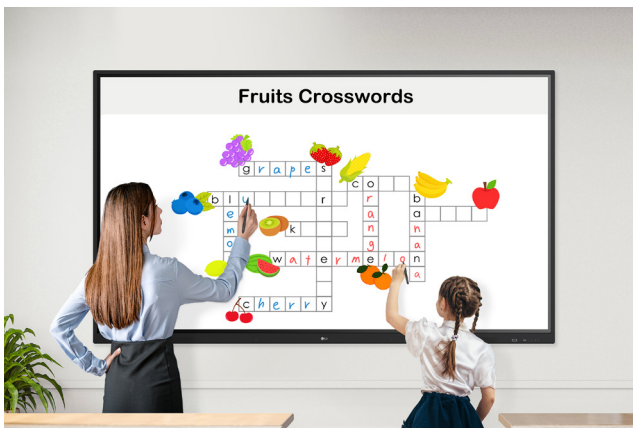

The TR3DJ interactive whiteboard provides a versatile platform that allows teachers to leverage the learning management system or cloud drive of their choice. Display, annotate and share content from a wide variety of sources.

Embedded Android 8.0 OS

- Free Embedded Applications
- Note, Web Browser, Screen Share Pro

TR3DJ SERIES FEATURES

4K Resolution (UHD)
Anti-glare / Tempered Glass

20 Point Multi Touch

Minimal Air Gap

In-Class Quizzes
& Surveys Are Easy

Screen Mirroring

Integrated Speaker
and Wi-Fi Module

Over the Air
OS Updates

Rolling Cart
Capable

Energy Efficient
(EU ErP Compliant)

SMOOTH TOUCH & WRITING EXPERIENCE

Multi Touch

The TR3DJ series can simultaneously use up to 20 points of multi touch. This function offers a lifelike board touch experience and makes collaboration much easier. Group work, whether in classrooms, huddle spaces or global seminar spaces can be enhanced using the TR3DJ from LG.

Enhanced Visibility with Low Parallax

With 1mm gap between the screen and tempered glass, which supports low parallax, the TR3DJ series can offer precise touch and excellent writing experience.

Dual Pen & Dual Color