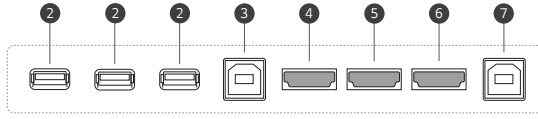

CONNECTIVITY

Side