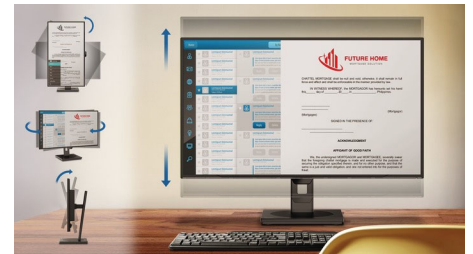

setting uses a smart software technology to reduce harmful shortwave blue light.

EasyRead mode

EasyRead mode for a paper-like reading experience

SmartErgoBase

The SmartErgoBase is a monitor base that delivers ergonomic display comfort and provides cable management. The user-friendly height, swivel, tilt and rotation angle adjustments of the base allow the monitor to be positioned for maximum comfort to help ease the physical strains of a long workday. In addition, cable management reduces cable clutter and keeps the workspace neat and professional.