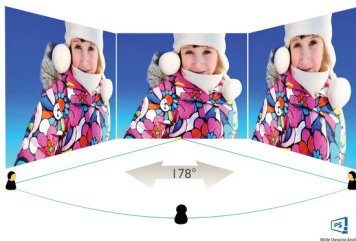

IPS technology

IPS displays use advanced technology that gives you extra-wide viewing angles of 178/178 degrees, making it possible to view the display from almost any angle — even in 90-degree Pivot mode! Unlike standard TN panels, IPS displays gives you remarkably crisp images with vivid colours, making it ideal not only for Photos, films and web browsing, but also for professional applications that demand colour accuracy and consistent brightness at all times.