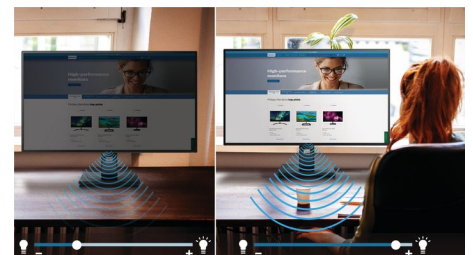

setting uses a smart software technology to reduce harmful shortwave blue light.

EasyRead mode

EasyRead mode for a paper-like reading experience

SmartErgoBase

The SmartErgoBase is a monitor base that delivers ergonomic display comfort and provides cable management. The user-friendly height, swivel, tilt and rotation angle adjustments of the base allow the monitor to be positioned for maximum comfort to help ease the physical strains of a long workday. In addition, cable management reduces cable clutter and keeps the workspace neat and professional.

PowerSensor

PowerSensor is a built-in 'people sensor' that transmits and receives harmless infrared signals to determine if the user is present and then automatically reduces monitor brightness when the user steps away from the desk, cutting energy costs by up to 80 percent and prolonging monitor life