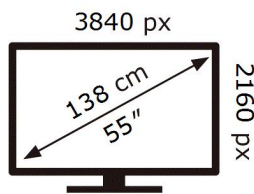

# ENERG

SAMSUNG

QE55QN85AAT

**77** kWh/1000h

ABCDEF **G**

**162** kWh/1000h

2019/2013