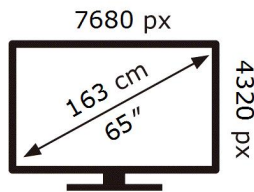

ENERG 

SAMSUNG

QE65QN800AT

242 kWh/1000h

ABCDEF **G**

HDR

328 kWh/1000h

2019/2013