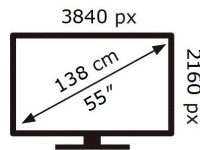

ENERGY

SAMSUNG

UE55AU8075U

103 kWh/1000h

ABCDEF **G**

125 kWh/1000h

2019/2013