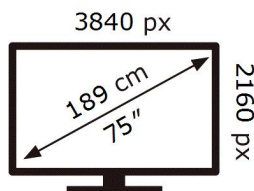

ENERG 

SAMSUNG

QE75QN85AAT

106 kWh/1000h

ABCDEF **G**

224 kWh/1000h

2019/2013