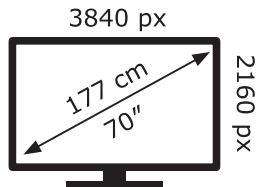

ENERG ⚡

LG Electronics

70UP81009LA

127 kWh/1000h

ABCDEF**G**

170 kWh/1000h

2019/2013