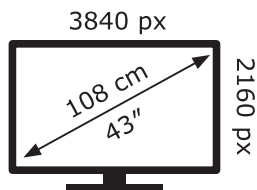

ENERG ⚡

LG Electronics

43UP81009LA

65 kWh/1000h

ABCDEF**G**

88 kWh/1000h

2019/2013