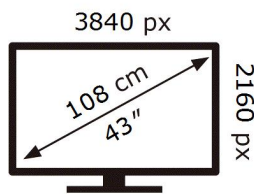

ENERG 

SAMSUNG

UE43AU9005U

73 kWh/1000h

ABCDEF **G**

97 kWh/1000h

2019/2013