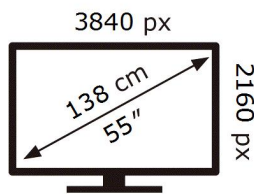

**ENERG**

**SAMSUNG**

UE55AU9005U

**94** kWh/1000h

ABCDEF **G**

**125** kWh/1000h

2019/2013