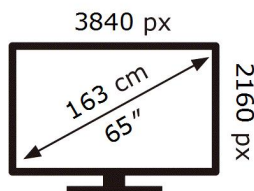

ENERG

SAMSUNG

UE65AU9005U

136 kWh/1000h

ABCDEF **G**

178 kWh/1000h

2019/2013