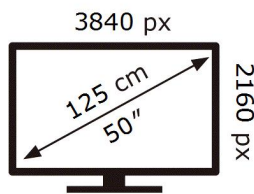

ENERG 

SAMSUNG

UE50AU9005U

89 kWh/1000h

ABCDEF **G**

120 kWh/1000h

2019/2013